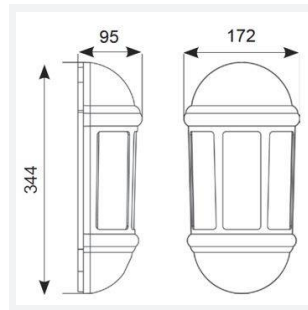

Latina E27 Half Lantern

Latina E27 Half Lantern PIR Black
Code: ALHL/PIR/BL

Category	Wall Lights
Application	Hospitality, Outdoor, Residential, Retail
Specification	Architectural

- Contemporary IP65 half lantern and resistant to corrosion suitable for commercial and residential applications (supplied less lamp)
- PIR option for convenience and security. Incorporates manual override option
- Option to add OCTO Connected by WiZ A60 filament lamp
- Textured polycarbonate finish and tinted lens
- Colour matching PIR lens cover ensures discreet appearance

GENERAL INFORMATION

Input	220-240V
Operating Temp	5°C - 25°C
Product Weight without Packaging	0.674 kg

TECHNICAL INFORMATION

Light Source	E27
Colour / Finish	Black
IP Rating	IP65
Class Protection	2
Internal / External	External
Surface / Recessed / Suspended	Wall
Warranty (Years)	3
CE Mark	Yes
Height	344 mm