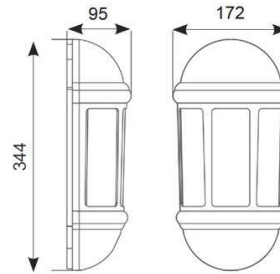

Latina E27 Half Lantern

Latina E27 Half Lantern PIR Black
Code: ALHL/PIR/BL

Category	Wall Lights
Application	Hospitality, Outdoor, Residential, Retail
Specification	Architectural

- Contemporary IP65 half lantern and resistant to corrosion suitable for commercial and residential applications (supplied less lamp)
- PIR option for convenience and security. Incorporates manual override option
- Option to add OCTO Connected by WiZ A60 filament lamp
- Textured polycarbonate finish and tinted lens
- Colour matching PIR lens cover ensures discreet appearance

GENERAL INFORMATION	
Input	220-240V
Operating Temp	-10°C - 40°C
Product Weight without Packaging	0.674 kg

TECHNICAL INFORMATION	
Light Source	E27
Colour / Finish	Black
IP Rating	IP65
Class Protection	2
Internal / External	External
Surface / Recessed / Suspended	Wall
Warranty (Years)	3
CE Mark	Yes
Height	344 mm