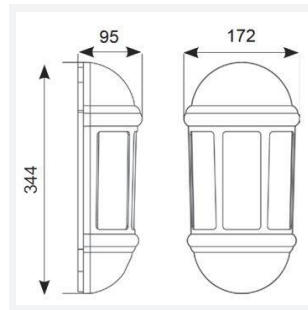

# Latina E27 Half Lantern

Latina E27 Half Lantern Photocell Black  
Code: ALHL/PC/BL

Category	Wall Lights
Application	Hospitality, Outdoor, Residential, Retail
Specification	Architectural

- Contemporary IP65 half lantern and resistant to corrosion suitable for commercial and residential applications (supplied less lamp)
- PIR option for convenience and security. Incorporates manual override option
- Option to add OCTO Connected by WiZ A60 filament lamp
- Textured polycarbonate finish and tinted lens
- Colour matching PIR lens cover ensures discreet appearance

## TECHNICAL INFORMATION

Light Source	E27
Colour / Finish	Black
IP Rating	IP65
Class Protection	2
Internal / External	External
Surface / Recessed / Suspended	Wall
Warranty (Years)	3
CE Mark	Yes
Height	344 mm