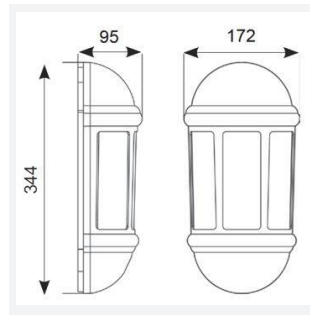

Latina E27 Half Lantern

Latina E27 Half Lantern Black
Code: ALHL/BL

Category	Wall Lights
Application	Hospitality, Outdoor, Residential, Retail
Specification	Architectural

- Contemporary IP65 half lantern and resistant to corrosion suitable for commercial and residential applications (supplied less lamp)
- PIR option for convenience and security. Incorporates manual override option
- Option to add OCTO Connected by WiZ A60 filament lamp
- Textured polycarbonate finish and tinted lens
- Colour matching PIR lens cover ensures discreet appearance

GENERAL INFORMATION

Input	220-240V
Operating Temp	5°C - 25°C
Product Weight without Packaging	0.653 kg

TECHNICAL INFORMATION

Light Source	E27
Colour / Finish	Black
IP Rating	IP65
Class Protection	2
Internal / External	External
Surface / Recessed / Suspended	Wall
Warranty (Years)	3
CE Mark	Yes
Height	344 mm