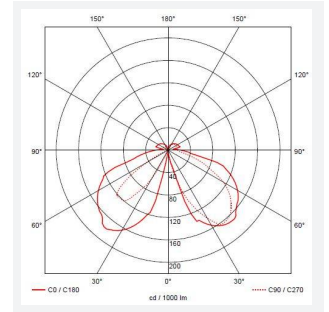

# Leo Wall Lantern

Category	Wall Lights
Application	Hospitality, Outdoor, Residential, Retail
Specification	Architectural

Leo CCT Wall Lantern  
Code: ALEOLED/WL

## PRODUCT FEATURES

- Modern styled wall lantern with polycarbonate construction suitable for commercial and residential applications
- Polycarbonate construction is ideal for coastal applications
- CCT selectable between 3000K and 4000K
- White reflector with clear polycarbonate diffuser
- PIR option for convenience and security. Incorporates manual override option
- Non-dimmable

GENERAL INFORMATION	
Wattage	8W
Lumens Delivered	450lm (4000K)
Lm/W	56lm/W (4000K)
Beam Angle	130
CRI	80
CCT	3000/4000K
Input	220/240V
Operating Temp	-10°C - 40°C
SDCM	6
Product Weight without Packaging	0.72 kg

TECHNICAL INFORMATION	
Light Source	LED
Colour / Finish	Graphite
IP Rating	IP65
Class Protection	2
Internal / External	External
Surface / Recessed / Suspended	Wall
Lumen Depreciation	L70 54,000h
Warranty (Years)	3
CE Mark	Yes
Height	291 mm