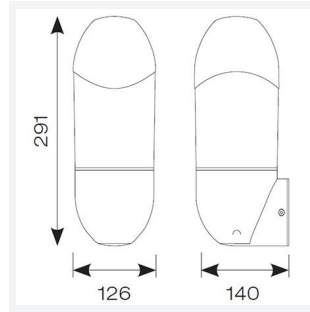

# Leo Wall Lantern

Category	Wall Lights
Application	Hospitality, Outdoor, Residential, Retail
Specification	Architectural

Leo CCT Wall Lantern  
Code: ALEOLED/WL

GENERAL INFORMATION	
Wattage	8W
Lumens Delivered	450lm (4000K)
Lm/W	56lm/W (4000K)
Beam Angle	130
CRI	80
CCT	3000/4000K
Input	220/240V
Operating Temp	-10°C - 40°C
SDCM	6
Product Weight without Packaging	0.72 kg

TECHNICAL INFORMATION	
Light Source	LED
Colour / Finish	Graphite
IP Rating	IP65
Class Protection	2
Internal / External	External
Surface / Recessed / Suspended	Wall
Lumen Depreciation	L70 54,000h
Warranty (Years)	3
CE Mark	Yes
Height	291 mm