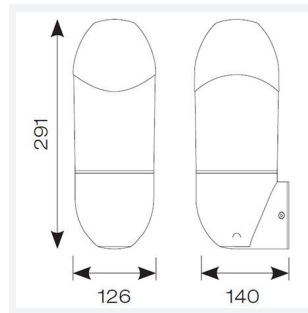

Leo Wall Lantern

Category	Wall Lights
Application	Hospitality, Outdoor, Residential, Retail
Specification	Architectural

Leo CCT Wall Lantern
Code: ALEOLED/WL

- Modern styled wall lantern with polycarbonate construction suitable for commercial and residential applications
- Polycarbonate construction is ideal for coastal applications
- CCT selectable between 3000K and 4000K

- White reflector with clear polycarbonate diffuser
- PIR option for convenience and security. Incorporates manual override option
- Non-dimmable

GENERAL INFORMATION	
Wattage	8W
Lumens Delivered	450lm (4000K)
Lm/W	56lm/W (4000K)
Beam Angle	130
CRI	80
CCT	3000/4000K
Input	220-240V
Operating Temp	-10°C - 40°C
SDCM	6
Product Weight without Packaging	0.72 kg

TECHNICAL INFORMATION	
Light Source	LED
Colour / Finish	Graphite
IP Rating	IP65
Class Protection	2
Internal / External	External
Surface / Recessed / Suspended	Wall
Lumen Depreciation	L70 54,000h
Warranty (Years)	3
CE Mark	Yes
Height	291 mm