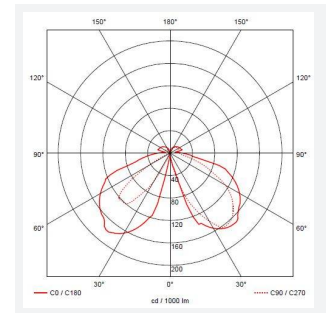

Leo Wall Lantern

Category	Wall Lights
Application	Hospitality, Outdoor, Residential, Retail
Specification	Architectural

Leo CCT Wall Lantern
Code: ALEOLED/WL

- Modern styled wall lantern with polycarbonate construction suitable for commercial and residential applications
- Polycarbonate construction is ideal for coastal applications
- CCT selectable between 3000K and 4000K

- White reflector with clear polycarbonate diffuser
- PIR option for convenience and security. Incorporates manual override option
- Non-dimmable

GENERAL INFORMATION	
Wattage	8W
Lumens Delivered	450lm (4000K)
Lm/W	56lm/W (4000K)
Beam Angle	130
CRI	80
CCT	3000/4000K
Input	220-240V
Operating Temp	-10°C - 40°C
SDCM	6
Product Weight without Packaging	0.72 kg

TECHNICAL INFORMATION	
Light Source	LED
Colour / Finish	Graphite
IP Rating	IP65
Class Protection	2
Internal / External	External
Surface / Recessed / Suspended	Wall
Lumen Depreciation	L70 54,000h
Warranty (Years)	3
CE Mark	Yes
Height	291 mm