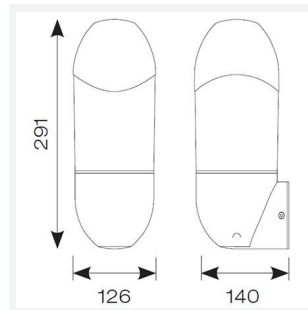

Leo Wall Lantern

Category	Wall Lights
Application	Hospitality, Outdoor, Residential, Retail
Specification	Architectural

Leo CCT Wall Lantern PIR
Code: ALEOLED/WL/PIR

- Modern styled wall lantern with polycarbonate construction suitable for commercial and residential applications
- Polycarbonate construction is ideal for coastal applications
- CCT selectable between 3000K and 4000K

- White reflector with clear polycarbonate diffuser
- PIR option for convenience and security. Incorporates manual override option
- Non-dimmable

GENERAL INFORMATION	
Wattage	8W
Lumens Delivered	450lm (4000K)
Lm/W	56lm/W (4000K)
Beam Angle	130
CRI	80
CCT	3000/4000K
Input	220-240V
Operating Temp	-10°C - 40°C
SDCM	6
Product Weight without Packaging	0.72 kg

TECHNICAL INFORMATION	
Light Source	LED
Colour / Finish	Graphite
IP Rating	IP65
Class Protection	2
Internal / External	External
Surface / Recessed / Suspended	Wall
Lumen Depreciation	L70 54,000h
Warranty (Years)	3
CE Mark	Yes
Height	291 mm