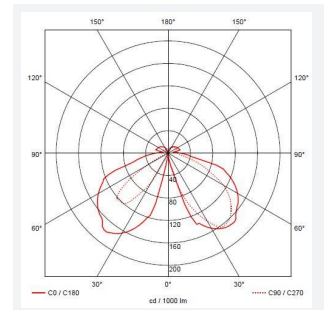

Leo Wall Lantern

Category	Wall Lights
Application	Hospitality, Outdoor, Residential, Retail
Specification	Architectural

Leo CCT Wall Lantern PIR
Code: ALEOLED/WL/PIR

- Modern styled wall lantern with polycarbonate construction suitable for commercial and residential applications
- Polycarbonate construction is ideal for coastal applications
- CCT selectable between 3000K and 4000K

- White reflector with clear polycarbonate diffuser
- PIR option for convenience and security. Incorporates manual override option
- Non-dimmable

GENERAL INFORMATION	
Wattage	8W
Lumens Delivered	450lm (4000K)
Lm/W	56lm/W (4000K)
Beam Angle	130
CRI	80
CCT	3000/4000K
Input	220-240V
Operating Temp	-10°C - 40°C
SDCM	6
Product Weight without Packaging	0.72 kg

TECHNICAL INFORMATION	
Light Source	LED
Colour / Finish	Graphite
IP Rating	IP65
Class Protection	2
Internal / External	External
Surface / Recessed / Suspended	Wall
Lumen Depreciation	L70 54,000h
Warranty (Years)	3
CE Mark	Yes
Height	291 mm