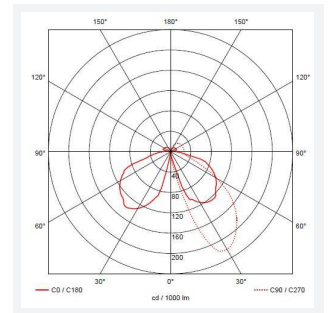

# Leo Half Lantern

Category	Wall Lights
Application	Hospitality, Outdoor, Residential, Retail
Specification	Architectural

Leo CCT Half Lantern  
Code: ALEOLED/HL

## PRODUCT FEATURES

- Modern styled bollard with polycarbonate construction suitable for residential and hospitality applications
- Polycarbonate construction is ideal for coastal applications
- CCT selectable between 3000K and 4000K
- White reflector with clear polycarbonate diffuser
- PIR option for convenience and security. Incorporates manual override option
- Non-dimmable

GENERAL INFORMATION	
Wattage	8W
Lumens Delivered	330lm (4000K)
Lm/W	41lm/W (4000K)
Beam Angle	130
CRI	80
CCT	3000/4000K
Input	220/240V
Operating Temp	-10°C - 40°C
SDCM	6
Product Weight without Packaging	0.47 kg

TECHNICAL INFORMATION	
Light Source	LED
Colour / Finish	Graphite
IP Rating	IP65
Class Protection	2
Internal / External	External
Surface / Recessed / Suspended	Wall
Lumen Depreciation	L70 54,000h
Warranty (Years)	3
CE Mark	Yes
Height	282 mm