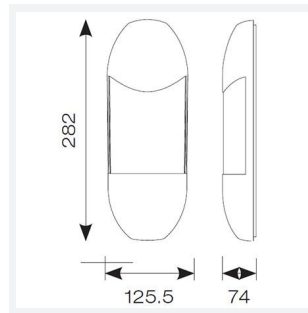

# Leo Half Lantern

Category	Wall Lights
Application	Hospitality, Outdoor, Residential, Retail
Specification	Architectural

Leo CCT Half Lantern  
Code: ALEOLED/HL

GENERAL INFORMATION	
Wattage	8W
Lumens Delivered	330lm (4000K)
Lm/W	41lm/W (4000K)
Beam Angle	130
CRI	80
CCT	3000/4000K
Input	220/240V
Operating Temp	-10°C - 40°C
SDCM	6
Product Weight without Packaging	0.47 kg

TECHNICAL INFORMATION	
Light Source	LED
Colour / Finish	Graphite
IP Rating	IP65
Class Protection	2
Internal / External	External
Surface / Recessed / Suspended	Wall
Lumen Depreciation	L70 54,000h
Warranty (Years)	3
CE Mark	Yes
Height	282 mm