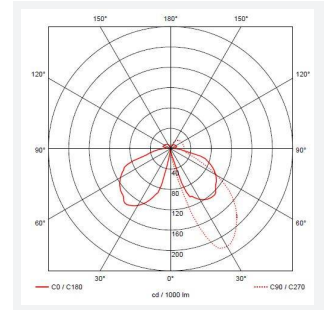

Leo Half Lantern

Category	Wall Lights
Application	Hospitality, Outdoor, Residential, Retail
Specification	Architectural

Leo CCT Half Lantern
Code: ALEOLED/HL

- Modern styled bollard with polycarbonate construction suitable for residential and hospitality applications
- Polycarbonate construction is ideal for coastal applications
- CCT selectable between 3000K and 4000K

- White reflector with clear polycarbonate diffuser
- PIR option for convenience and security. Incorporates manual override option
- Non-dimmable

GENERAL INFORMATION

Wattage	8W
Lumens Delivered	330lm (4000K)
Lm/W	41lm/W (4000K)
Beam Angle	130
CRI	80
CCT	3000/4000K
Input	220-240V
Operating Temp	-10°C - 40°C
SDCM	6
Product Weight without Packaging	0.47 kg

TECHNICAL INFORMATION

Light Source	LED
Colour / Finish	Graphite
IP Rating	IP65
Class Protection	2
Internal / External	External
Surface / Recessed / Suspended	Wall
Lumen Depreciation	L70 54,000h
Warranty (Years)	3
CE Mark	Yes
Height	282 mm