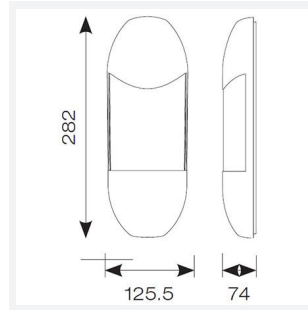

Leo Half Lantern

Category	Wall Lights
Application	Hospitality, Outdoor, Residential, Retail
Specification	Architectural

Leo CCT Half Lantern
Code: ALEOLED/HL

- Modern styled bollard with polycarbonate construction suitable for residential and hospitality applications
- Polycarbonate construction is ideal for coastal applications
- CCT selectable between 3000K and 4000K

- White reflector with clear polycarbonate diffuser
- PIR option for convenience and security. Incorporates manual override option
- Non-dimmable

GENERAL INFORMATION

Wattage	8W
Lumens Delivered	330lm (4000K)
Lm/W	41lm/W (4000K)
Beam Angle	130
CRI	80
CCT	3000/4000K
Input	220-240V
Operating Temp	-10°C - 40°C
SDCM	6
Product Weight without Packaging	0.47 kg

TECHNICAL INFORMATION

Light Source	LED
Colour / Finish	Graphite
IP Rating	IP65
Class Protection	2
Internal / External	External
Surface / Recessed / Suspended	Wall
Lumen Depreciation	L70 54,000h
Warranty (Years)	3
CE Mark	Yes
Height	282 mm