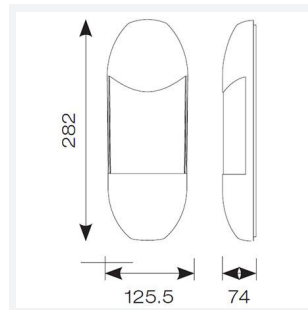

# Leo Half Lantern

Category	Wall Lights
Application	Hospitality, Outdoor, Residential, Retail
Specification	Architectural

Leo CCT Half Lantern PIR  
Code: ALEOLED/HL/PIR

- Modern styled half wall lantern with polycarbonate construction suitable for commercial and residential applications
- Polycarbonate construction is ideal for coastal applications
- CCT selectable between 3000K and 4000K
- White reflector with clear polycarbonate diffuser
- PIR option for convenience and security. Incorporates manual override option
- Non-dimmable

GENERAL INFORMATION	
Wattage	8W
Lumens Delivered	330lm (4000K)
Lm/W	41lm/W (4000K)
Beam Angle	130
CRI	80
CCT	3000/4000K
Input	220-240V
Operating Temp	-10°C - 40°C
SDCM	6
Product Weight without Packaging	0.47 kg

TECHNICAL INFORMATION	
Light Source	LED
Colour / Finish	Graphite
IP Rating	IP65
Class Protection	2
Internal / External	External
Surface / Recessed / Suspended	Wall
Lumen Depreciation	L70 54,000h
Warranty (Years)	3
CE Mark	Yes
Height	282 mm