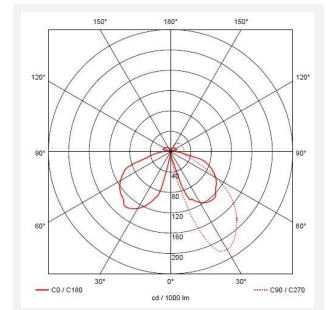

Leo Half Lantern

Leo CCT Half Lantern PIR
Code: ALEOLED/HL/PIR

Category	Wall Lights
Application	Hospitality, Outdoor, Residential, Retail
Specification	Architectural

PRODUCT FEATURES

- Modern styled half wall lantern with polycarbonate construction suitable for commercial and residential applications
- Polycarbonate construction is ideal for coastal applications
- CCT selectable between 3000K and 4000K
- White reflector with clear polycarbonate diffuser
- PIR option for convenience and security. Incorporates manual override option
- Non-dimmable

GENERAL INFORMATION	
Wattage	8W
Lumens Delivered	330lm (4000K)
Lm/W	41lm/W (4000K)
Beam Angle	130
CRI	80
CCT	3000/4000K
Input	220-240V
Operating Temp	-10°C - 40°C
SDCM	6
Product Weight without Packaging	0.47 kg

TECHNICAL INFORMATION	
Light Source	LED
Colour / Finish	Graphite
IP Rating	IP65
Class Protection	2
Internal / External	External
Surface / Recessed / Suspended	Wall
Lumen Depreciation	L70 54,000h
Warranty (Years)	3
CE Mark	Yes
Height	282 mm