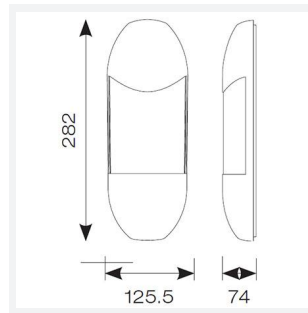

Leo Half Lantern

Category	Wall Lights
Application	Hospitality, Outdoor, Residential, Retail
Specification	Architectural

Leo CCT Half Lantern PIR
Code: ALEOLED/HL/PIR

PRODUCT FEATURES

- Modern styled half wall lantern with polycarbonate construction suitable for commercial and residential applications
- Polycarbonate construction is ideal for coastal applications
- CCT selectable between 3000K and 4000K
- White reflector with clear polycarbonate diffuser
- PIR option for convenience and security. Incorporates manual override option
- Non-dimmable

GENERAL INFORMATION	
Wattage	8W
Lumens Delivered	330lm (4000K)
Lm/W	41lm/W (4000K)
Beam Angle	130
CRI	80
CCT	3000/4000K
Input	220/240V
Operating Temp	-10°C - 40°C
SDCM	6
Product Weight without Packaging	0.47 kg

TECHNICAL INFORMATION	
Light Source	LED
Colour / Finish	Graphite
IP Rating	IP65
Class Protection	2
Internal / External	External
Surface / Recessed / Suspended	Wall
Lumen Depreciation	L70 54,000h
Warranty (Years)	3
CE Mark	Yes
Height	282 mm