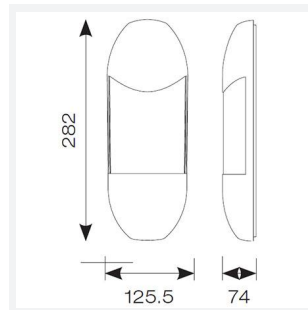

Leo Half Lantern

Leo CCT Half Lantern PIR
Code: ALEOLED/HL/PIR

Category	Wall Lights
Application	Hospitality, Outdoor, Residential, Retail
Specification	Architectural

PRODUCT FEATURES

- Modern styled half wall lantern with polycarbonate construction suitable for commercial and residential applications
- Polycarbonate construction is ideal for coastal applications
- CCT selectable between 3000K and 4000K
- White reflector with clear polycarbonate diffuser
- PIR option for convenience and security. Incorporates manual override option
- Non-dimmable

GENERAL INFORMATION	
Wattage	8W
Lumens Delivered	330lm (4000K)
Lm/W	41lm/W (4000K)
Beam Angle	130
CRI	80
CCT	3000/4000K
Input	220-240V
Operating Temp	-10°C - 40°C
SDCM	6
Product Weight without Packaging	0.47 kg

TECHNICAL INFORMATION	
Light Source	LED
Colour / Finish	Graphite
IP Rating	IP65
Class Protection	2
Internal / External	External
Surface / Recessed / Suspended	Wall
Lumen Depreciation	L70 54,000h
Warranty (Years)	3
CE Mark	Yes
Height	282 mm