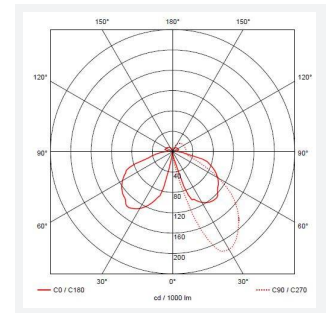

Leo Half Lantern

Category	Wall Lights
Application	Hospitality, Outdoor, Residential, Retail
Specification	Architectural

Leo CCT Half Lantern PIR
Code: ALEOLED/HL/PIR

PRODUCT FEATURES

- Modern styled half wall lantern with polycarbonate construction suitable for commercial and residential applications
- Polycarbonate construction is ideal for coastal applications
- CCT selectable between 3000K and 4000K
- White reflector with clear polycarbonate diffuser
- PIR option for convenience and security. Incorporates manual override option
- Non-dimmable

GENERAL INFORMATION	
Wattage	8W
Lumens Delivered	330lm (4000K)
Lm/W	41lm/W (4000K)
Beam Angle	130
CRI	80
CCT	3000/4000K
Input	220/240V
Operating Temp	-10°C - 40°C
SDCM	6
Product Weight without Packaging	0.47 kg

TECHNICAL INFORMATION	
Light Source	LED
Colour / Finish	Graphite
IP Rating	IP65
Class Protection	2
Internal / External	External
Surface / Recessed / Suspended	Wall
Lumen Depreciation	L70 54,000h
Warranty (Years)	3
CE Mark	Yes
Height	282 mm