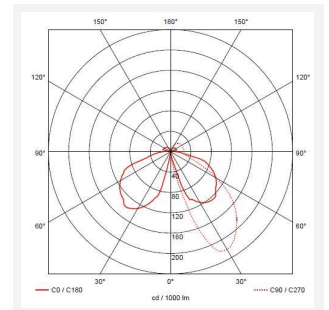

# Leo Half Lantern

Category	Wall Lights
Application	Hospitality, Outdoor, Residential, Retail
Specification	Architectural

Leo CCT Half Lantern PIR  
Code: ALEOLED/HL/PIR

- Modern styled half wall lantern with polycarbonate construction suitable for commercial and residential applications
- Polycarbonate construction is ideal for coastal applications
- CCT selectable between 3000K and 4000K
- White reflector with clear polycarbonate diffuser
- PIR option for convenience and security. Incorporates manual override option
- Non-dimmable

GENERAL INFORMATION	
Wattage	8W
Lumens Delivered	330lm (4000K)
Lm/W	41lm/W (4000K)
Beam Angle	130
CRI	80
CCT	3000/4000K
Input	220-240V
Operating Temp	-10°C - 40°C
SDCM	6
Product Weight without Packaging	0.47 kg

TECHNICAL INFORMATION	
Light Source	LED
Colour / Finish	Graphite
IP Rating	IP65
Class Protection	2
Internal / External	External
Surface / Recessed / Suspended	Wall
Lumen Depreciation	L70 54,000h
Warranty (Years)	3
CE Mark	Yes
Height	282 mm