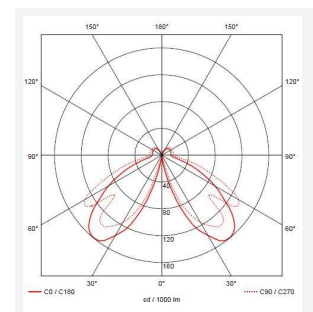

Leo

Category	Bollards
Application	Hospitality, Outdoor, Residential, Retail
Specification	Architectural

Leo CCT Bollard 750mm
Code: ALEOLED/CCT/075/GR