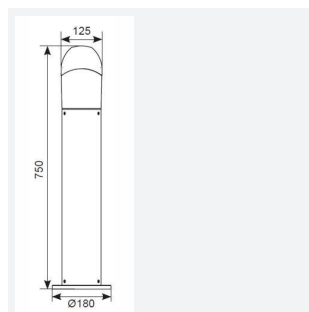

# Leo

Leo CCT Bollard 750mm

Code: ALEOLED/CCT/075/GR

Category	Bollards
Application	Hospitality, Outdoor, Residential, Retail
Specification	Architectural

GENERAL INFORMATION	
Wattage	12W
Lumens Delivered	940lm (4000K)
Lm/W	76lm/W (4000K)
Beam Angle	130
CRI	80
CCT	3000/4000K
Input	220/240V
Operating Temp	-10°C - 40°C
SDCM	6
Product Weight without Packaging	1.719 kg

TECHNICAL INFORMATION	
Light Source	LED
Colour / Finish	Graphite
IP Rating	IP65
Class Protection	1
Internal / External	External
Surface / Recessed / Suspended	Floor
Lumen Depreciation	L70 36,000h
Warranty (Years)	3
CE Mark	Yes
Diameter	180 mm
Height	750 mm