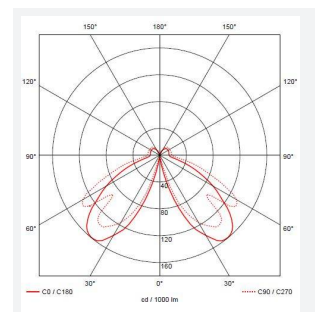

PRODUCT FEATURES

- Modern styled bollard with polycarbonate construction suitable for residential and hospitality applications
- Polycarbonate construction is ideal for coastal applications
- CCT selectable between 3000K and 4000K
- Powered by Tridonic
- White reflector with clear polycarbonate diffuser
- Supplied c/w root mounting kit, can be surface mounted with rawbolts
- Non-dimmable

GENERAL INFORMATION	
Wattage	12W
Lumens Delivered	940lm (4000K)
Lm/W	76lm/W (4000K)
Beam Angle	130
CRI	80
CCT	3000/4000K
Input	220/240V
Operating Temp	-10°C - 40°C
SDCM	6
Product Weight without Packaging	1.719 kg

TECHNICAL INFORMATION	
Light Source	LED
Colour / Finish	Graphite
IP Rating	IP65
Class Protection	1
Internal / External	External
Surface / Recessed / Suspended	Floor
Lumen Depreciation	L70 36,000h
Warranty (Years)	3
CE Mark	Yes
Diameter	180 mm
Height	750 mm