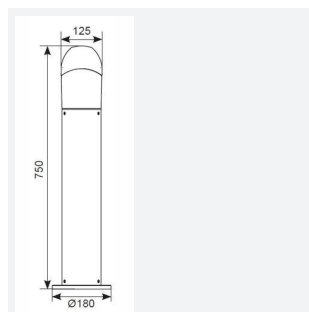

# Leo

<b>Category</b>	Bollards
<b>Application</b>	Hospitality, Outdoor, Residential, Retail
<b>Specification</b>	Architectural

Leo CCT Bollard 750mm  
Code: ALEOLED/CCT/075/GR

### GENERAL INFORMATION

Wattage	12W
Lumens Delivered	940lm (4000K)
Lm/W	76lm/W (4000K)
Beam Angle	130
CRI	80
CCT	3000/4000K
Input	220-240V
Operating Temp	-10°C - 40°C
SDCM	6
Product Weight without Packaging	1.719 kg

### TECHNICAL INFORMATION

Light Source	LED
Colour / Finish	Graphite
IP Rating	IP65
Class Protection	1
Internal / External	External
Surface / Recessed / Suspended	Floor
Lumen Depreciation	L70 36,000h
Warranty (Years)	3
CE Mark	Yes
Diameter	180 mm
Height	750 mm