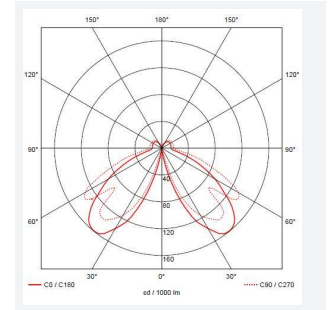

Leo

Leo CCT Bollard 450mm
Code: ALEOLED/CCT/045/GR

Category	Bollards
Application	Hospitality, Outdoor, Residential, Retail
Specification	Architectural

PRODUCT FEATURES

- Modern styled bollard with polycarbonate construction suitable for residential and hospitality applications
- Polycarbonate construction is ideal for coastal applications
- CCT selectable between 3000K and 4000K
- Powered by Tridonic
- White reflector with clear polycarbonate diffuser
- Supplied c/w root mounting kit, can be surface mounted with rawbolts
- Non-dimmable

GENERAL INFORMATION	
Wattage	8W
Lumens Delivered	590lm (4000K)
Lm/W	74lm/W (4000K)
Beam Angle	130
CRI	80
CCT	3000/4000K
Input	220/240V
Operating Temp	-10°C - 40°C
SDCM	6
Product Weight without Packaging	1.322 kg

TECHNICAL INFORMATION	
Light Source	LED
Colour / Finish	Graphite
IP Rating	IP65
Class Protection	1
Internal / External	External
Surface / Recessed / Suspended	Floor
Lumen Depreciation	L70 36,000h
Warranty (Years)	3
CE Mark	Yes
Diameter	180 mm
Height	450 mm