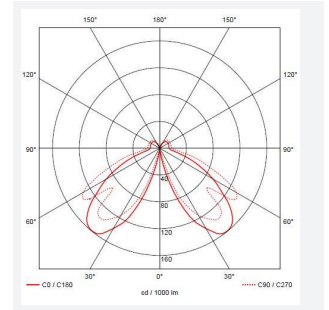

- Modern styled bollard with polycarbonate construction suitable for residential and hospitality applications
- Polycarbonate construction is ideal for coastal applications
- CCT selectable between 3000K and 4000K
- Powered by Tridonic

- White reflector with clear polycarbonate diffuser
- Supplied c/w root mounting kit, can be surface mounted with rawbolts
- Non-dimmable

GENERAL INFORMATION

Wattage	8W
Lumens Delivered	590lm (4000K)
Lm/W	74lm/W (4000K)
Beam Angle	130
CRI	80
CCT	3000/4000K
Input	220-240V
Operating Temp	-10°C - 40°C
SDCM	6
Product Weight without Packaging	1.322 kg

TECHNICAL INFORMATION

Light Source	LED
Colour / Finish	Graphite
IP Rating	IP65
Class Protection	1
Internal / External	External
Surface / Recessed / Suspended	Floor
Lumen Depreciation	L70 36,000h
Warranty (Years)	3
CE Mark	Yes
Diameter	180 mm
Height	450 mm