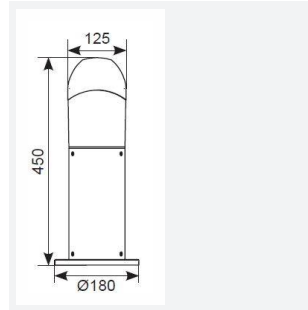

# Leo

Leo CCT Bollard 450mm  
Code: ALEOLED/CCT/045/GR

Category	Bollards
Application	Hospitality, Outdoor, Residential, Retail
Specification	Architectural

GENERAL INFORMATION	
Wattage	8W
Lumens Delivered	590lm (4000K)
Lm/W	74lm/W (4000K)
Beam Angle	130
CRI	80
CCT	3000/4000K
Input	220-240V
Operating Temp	-10°C - 40°C
SDCM	6
Product Weight without Packaging	1.322 kg

TECHNICAL INFORMATION	
Light Source	LED
Colour / Finish	Graphite
IP Rating	IP65
Class Protection	1
Internal / External	External
Surface / Recessed / Suspended	Floor
Lumen Depreciation	L70 36,000h
Warranty (Years)	3
CE Mark	Yes
Diameter	180 mm
Height	450 mm