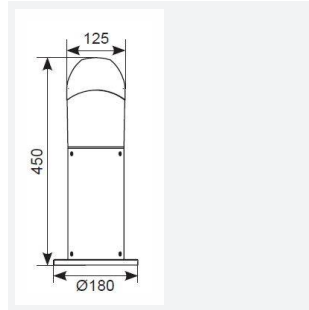

- Modern styled bollard with polycarbonate construction suitable for residential and hospitality applications
- Polycarbonate construction is ideal for coastal applications
- CCT selectable between 3000K and 4000K
- Powered by Tridonic

- White reflector with clear polycarbonate diffuser
- Supplied c/w root mounting kit, can be surface mounted with rawbolts
- Non-dimmable

GENERAL INFORMATION

Wattage	8W
Lumens Delivered	590lm (4000K)
Lm/W	74lm/W (4000K)
Beam Angle	130
CRI	80
CCT	3000/4000K
Input	220-240V
Operating Temp	-10°C - 40°C
SDCM	6
Product Weight without Packaging	1.322 kg

TECHNICAL INFORMATION

Light Source	LED
Colour / Finish	Graphite
IP Rating	IP65
Class Protection	1
Internal / External	External
Surface / Recessed / Suspended	Floor
Lumen Depreciation	L70 36,000h
Warranty (Years)	3
CE Mark	Yes
Diameter	180 mm
Height	450 mm