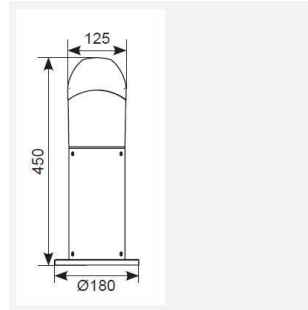

Leo

Leo CCT Bollard 450mm
Code: ALEOLED/CCT/045/GR

Category	Bollards
Application	Hospitality, Outdoor, Residential, Retail
Specification	Architectural

PRODUCT FEATURES

- Modern styled bollard with polycarbonate construction suitable for residential and hospitality applications
- Polycarbonate construction is ideal for coastal applications
- CCT selectable between 3000K and 4000K
- Powered by Tridonic
- White reflector with clear polycarbonate diffuser
- Supplied c/w root mounting kit, can be surface mounted with rawbolts
- Non-dimmable

GENERAL INFORMATION	
Wattage	8W
Lumens Delivered	590lm (4000K)
Lm/W	74lm/W (4000K)
Beam Angle	130
CRI	80
CCT	3000/4000K
Input	220/240V
Operating Temp	-10°C - 40°C
SDCM	6
Product Weight without Packaging	1.322 kg

TECHNICAL INFORMATION	
Light Source	LED
Colour / Finish	Graphite
IP Rating	IP65
Class Protection	1
Internal / External	External
Surface / Recessed / Suspended	Floor
Lumen Depreciation	L70 36,000h
Warranty (Years)	3
CE Mark	Yes
Diameter	180 mm
Height	450 mm