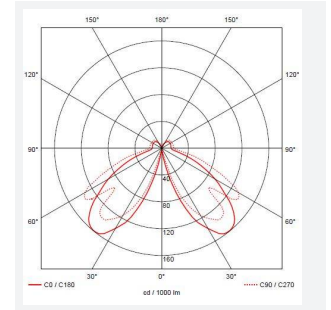

PRODUCT FEATURES

- Modern styled bollard with polycarbonate construction suitable for residential and hospitality applications
- Polycarbonate construction is ideal for coastal applications
- CCT selectable between 3000K and 4000K
- Powered by Tridonic
- White reflector with clear polycarbonate diffuser
- Supplied c/w root mounting kit, can be surface mounted with rawbolts
- Non-dimmable

GENERAL INFORMATION	
Wattage	8W
Lumens Delivered	590lm (4000K)
Lm/W	74lm/W (4000K)
Beam Angle	130
CRI	80
CCT	3000/4000K
Input	220-240V
Operating Temp	-10°C - 40°C
SDCM	6
Product Weight without Packaging	1.322 kg

TECHNICAL INFORMATION	
Light Source	LED
Colour / Finish	Graphite
IP Rating	IP65
Class Protection	1
Internal / External	External
Surface / Recessed / Suspended	Floor
Lumen Depreciation	L70 36,000h
Warranty (Years)	3
CE Mark	Yes
Diameter	180 mm
Height	450 mm