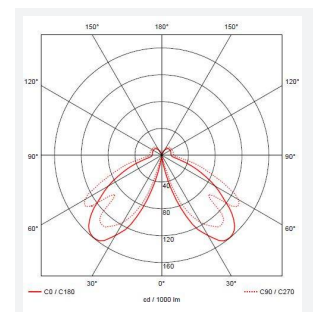

# Leo Bollard Connected by WiZ

Code: ALEOLED/100/GR/OCTOW

Category	Bollards
Application	Hospitality, Outdoor, Residential, Retail
Specification	Architectural

- Modern styled WiZ embedded bollard with polycarbonate construction suitable for residential and hospitality applications
- White reflector with clear polycarbonate diffuser
- Supplied c/w root mounting kit, can be surface mounted with rawbolts
- Please consider WiFi signal strength for this product
- Connects directly to your WiFi network using Bluetooth technology to support seamless pairing
- Polycarbonate construction is ideal for coastal applications
- Tunable between 2700K - 6500K via WiZ app and voice control

## GENERAL INFORMATION

Wattage	11W
Lumens Delivered	840lm - 850lm (2700K - 6500K)
Lm/W	69lm/W - 77lm/W (2700K - 6500K)
Beam Angle	130
CRI	80
CCT	2700-6500K
Input	220-240V
Operating Temp	-10°C - 40°C
SDCM	6
Product Weight without Packaging	2.041 kg

## TECHNICAL INFORMATION

Light Source	LED
Colour / Finish	Black
IP Rating	IP65
Class Protection	1
Internal / External	External
Surface / Recessed / Suspended	Floor
Lumen Depreciation	L70 36,000h
Warranty (Years)	3
CE Mark	Yes
Diameter	180 mm