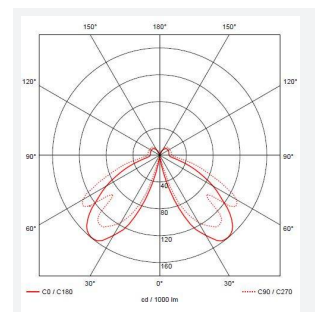

PRODUCT FEATURES

- Modern styled WIZ embedded bollard with polycarbonate construction suitable for residential and hospitality applications
- White reflector with clear polycarbonate diffuser
- Supplied c/w root mounting kit, can be surface mounted with rawbolts
- Please consider WiFi signal strength for this product
- Connects directly to your WiFi network using Bluetooth technology to support seamless pairing
- Polycarbonate construction is ideal for coastal applications
- Tunable between 2700K - 6500K via WIZ app and voice control

GENERAL INFORMATION

Wattage	11W
Lumens Delivered	840lm - 850lm (2700K - 6500K)
Lm/W	69lm/W - 77lm/W (2700K - 6500K)
Beam Angle	130
CRI	80
CCT	2700-6500K
Input	220/240V
Operating Temp	-10°C - 40°C
SDCM	6
Product Weight without Packaging	2.041 kg

TECHNICAL INFORMATION

Light Source	LED
Colour / Finish	Black
IP Rating	IP65
Class Protection	1
Internal / External	External
Surface / Recessed / Suspended	Floor
Lumen Depreciation	L70 36,000h
Warranty (Years)	3
CE Mark	Yes
Diameter	180 mm
Height	1,000 mm