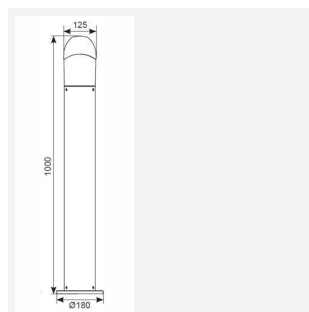

@ansell_lighting

ansellighting

Ansell Lighting

ansell_lighting

Leo Bollard Connected by WIZ

OCTO Leo Bollard 1000mm Tunable White

Code: ALEOLED/100/GR/OCTOW

Category	Bollards
Application	Hospitality, Outdoor, Residential, Retail
Specification	Architectural

GENERAL INFORMATION

Wattage	11W
Lumens Delivered	840lm - 850lm (2700K - 6500K)
Lm/W	69lm/W - 77lm/W (2700K - 6500K)
Beam Angle	130
CRI	80
CCT	2700-6500K
Input	220/240V
Operating Temp	-10°C - 40°C
SDCM	6
Product Weight without Packaging	2.041 kg

TECHNICAL INFORMATION

Light Source	LED
Colour / Finish	Black
IP Rating	IP65
Class Protection	1
Internal / External	External
Surface / Recessed / Suspended	Floor
Lumen Depreciation	L70 36,000h
Warranty (Years)	3
CE Mark	Yes
Diameter	180 mm
Height	1,000 mm