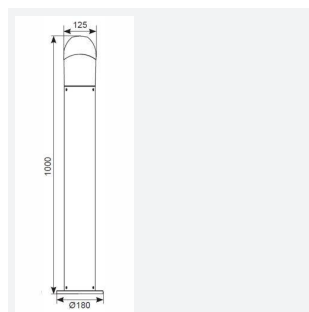

# Leo Bollard Connected by WiZ

Code: ALEOLED/100/GR/OCTOW

Category	Bollards
Application	Hospitality, Outdoor, Residential, Retail
Specification	Architectural

- Modern styled WiZ embedded bollard with polycarbonate construction suitable for residential and hospitality applications
- White reflector with clear polycarbonate diffuser
- Supplied c/w root mounting kit, can be surface mounted with rawbolts
- Please consider WiFi signal strength for this product
- Connects directly to your WiFi network using Bluetooth technology to support seamless pairing
- Polycarbonate construction is ideal for coastal applications
- Tunable between 2700K - 6500K via WiZ app and voice control

## GENERAL INFORMATION

Wattage	11W
Lumens Delivered	840lm - 850lm (2700K - 6500K)
Lm/W	69lm/W - 77lm/W (2700K - 6500K)
Beam Angle	130
CRI	80
CCT	2700-6500K
Input	220-240V
Operating Temp	-10°C - 40°C
SDCM	6
Product Weight without Packaging	2.041 kg

## TECHNICAL INFORMATION

Light Source	LED
Colour / Finish	Black
IP Rating	IP65
Class Protection	1
Internal / External	External
Surface / Recessed / Suspended	Floor
Lumen Depreciation	L70 36,000h
Warranty (Years)	3
CE Mark	Yes
Diameter	180 mm