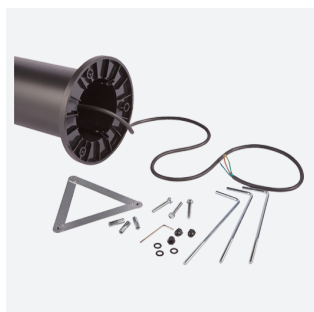

# Leo Bollard Connected by WiZ

Code: ALEOLED/075/GR/OCTOW

Category	Bollards
Application	Hospitality, Outdoor, Residential, Retail
Specification	Architectural

- Modern styled WiZ embedded bollard with polycarbonate construction suitable for residential and hospitality applications
- White reflector with clear polycarbonate diffuser
- Supplied c/w root mounting kit, can be surface mounted with rawbolts
- Please consider WiFi signal strength for this product
- Connects directly to your WiFi network using Bluetooth technology to support seamless pairing
- Polycarbonate construction is ideal for coastal applications
- Tunable between 2700K - 6500K via WiZ app and voice control

## GENERAL INFORMATION

Wattage	11W
Lumens Delivered	840lm - 850lm (2700K - 6500K)
Lm/W	69lm/W - 77lm/W (2700K - 6500K)
Beam Angle	130
CRI	80
CCT	2700-6500K
Input	220-240V
Operating Temp	-10°C - 40°C
SDCM	6
Product Weight without Packaging	1.719 kg

## TECHNICAL INFORMATION

Light Source	LED
Colour / Finish	Black
IP Rating	IP65
Class Protection	1
Internal / External	External
Surface / Recessed / Suspended	Floor
Lumen Depreciation	L70 36,000h
Warranty (Years)	3
CE Mark	Yes
Diameter	180 mm