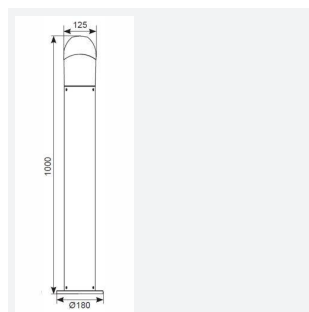

# Leo Bollard Connected by WiZ

Code: ALEOLED/075/GR/OCTOW

Category	Bollards
Application	Hospitality, Outdoor, Residential, Retail
Specification	Architectural

- Modern styled WiZ embedded bollard with polycarbonate construction suitable for residential and hospitality applications
- White reflector with clear polycarbonate diffuser
- Supplied c/w root mounting kit, can be surface mounted with rawbolts
- Please consider WiFi signal strength for this product
- Connects directly to your WiFi network using Bluetooth technology to support seamless pairing
- Polycarbonate construction is ideal for coastal applications
- Tunable between 2700K - 6500K via WiZ app and voice control

## GENERAL INFORMATION

Wattage	11W
Lumens Delivered	840lm - 850lm (2700K - 6500K)
Lm/W	69lm/W - 77lm/W (2700K - 6500K)
Beam Angle	130
CRI	80
CCT	2700-6500K
Input	220-240V
Operating Temp	-10°C - 40°C
SDCM	6
Product Weight without Packaging	1.719 kg

## TECHNICAL INFORMATION

Light Source	LED
Colour / Finish	Black
IP Rating	IP65
Class Protection	1
Internal / External	External
Surface / Recessed / Suspended	Floor
Lumen Depreciation	L70 36,000h
Warranty (Years)	3
CE Mark	Yes
Diameter	180 mm