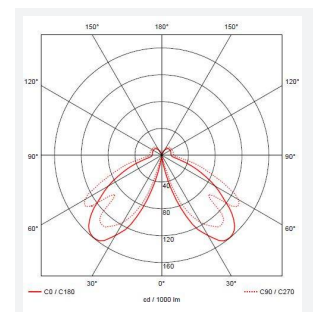

# Leo Bollard Connected by WiZ

Code: ALEOLED/075/GR/OCTOW

Category	Bollards
Application	Hospitality, Outdoor, Residential, Retail
Specification	Architectural

- Modern styled WiZ embedded bollard with polycarbonate construction suitable for residential and hospitality applications
- White reflector with clear polycarbonate diffuser
- Supplied c/w root mounting kit, can be surface mounted with rawbolts
- Please consider WiFi signal strength for this product
- Connects directly to your WiFi network using Bluetooth technology to support seamless pairing
- Polycarbonate construction is ideal for coastal applications
- Tunable between 2700K - 6500K via WiZ app and voice control

## GENERAL INFORMATION

Wattage	11W
Lumens Delivered	840lm - 850lm (2700K - 6500K)
Lm/W	69lm/W - 77lm/W (2700K - 6500K)
Beam Angle	130
CRI	80
CCT	2700-6500K
Input	220-240V
Operating Temp	-10°C - 40°C
SDCM	6
Product Weight without Packaging	1.719 kg

## TECHNICAL INFORMATION

Light Source	LED
Colour / Finish	Black
IP Rating	IP65
Class Protection	1
Internal / External	External
Surface / Recessed / Suspended	Floor
Lumen Depreciation	L70 36,000h
Warranty (Years)	3
CE Mark	Yes
Diameter	180 mm