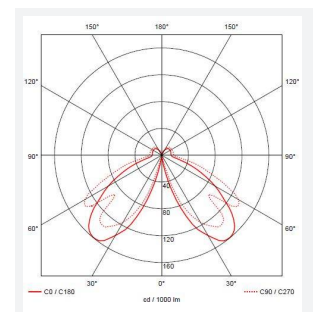

PRODUCT FEATURES

- Modern styled WiZ embedded bollard with polycarbonate construction suitable for residential and hospitality applications
- White reflector with clear polycarbonate diffuser
- Supplied c/w root mounting kit, can be surface mounted with rawbolts
- Please consider WiFi signal strength for this product
- Connects directly to your WiFi network using Bluetooth technology to support seamless pairing
- Polycarbonate construction is ideal for coastal applications
- Tunable between 2700K - 6500K via WiZ app and voice control

GENERAL INFORMATION

Wattage	11W
Lumens Delivered	840lm - 850lm (2700K - 6500K)
Lm/W	69lm/W - 77lm/W (2700K - 6500K)
Beam Angle	130
CRI	80
CCT	2700-6500K
Input	220/240V
Operating Temp	-10°C - 40°C
SDCM	6
Product Weight without Packaging	1.719 kg

TECHNICAL INFORMATION

Light Source	LED
Colour / Finish	Black
IP Rating	IP65
Class Protection	1
Internal / External	External
Surface / Recessed / Suspended	Floor
Lumen Depreciation	L70 36,000h
Warranty (Years)	3
CE Mark	Yes
Diameter	180 mm
Height	750 mm