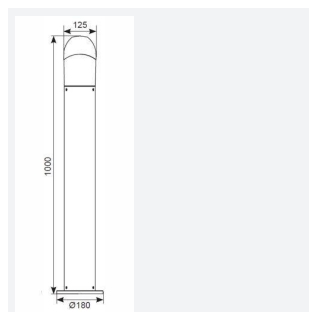

Leo Bollard Connected by WiZ

OCTO Leo Bollard 750mm Tunable White

Code: ALEOLED/075/GR/OCTOW

Category	Bollards
Application	Hospitality, Outdoor, Residential, Retail
Specification	Architectural

PRODUCT FEATURES

GENERAL INFORMATION

Wattage	11W
Lumens Delivered	840lm - 850lm (2700K - 6500K)
Lm/W	69lm/W - 77lm/W (2700K - 6500K)
Beam Angle	130
CRI	80
CCT	2700-6500K
Input	220/240V
Operating Temp	-10°C - 40°C
SDCM	6
Product Weight without Packaging	1.719 kg

TECHNICAL INFORMATION

Light Source	LED
Colour / Finish	Black
IP Rating	IP65
Class Protection	1
Internal / External	External
Surface / Recessed / Suspended	Floor
Lumen Depreciation	L70 36,000h
Warranty (Years)	3
CE Mark	Yes
Diameter	180 mm
Height	750 mm