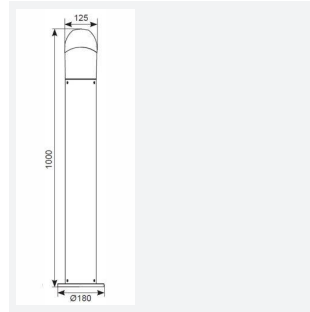

Leo Bollard Connected by WIZ

OCTO Leo Bollard 450mm Tunable White
Code: ALEOLED/045/GR/OCTOW

Category	Bollards
Application	Hospitality, Outdoor, Residential, Retail
Specification	Architectural

PRODUCT FEATURES

GENERAL INFORMATION

Wattage	9W
Lumens Delivered	560lm - 570lm (2700K - 6500K)
Lm/W	61lm/W - 64lm/W (2700K - 6500K)
Beam Angle	130
CRI	80
CCT	2700-6500K
Input	220/240V
Operating Temp	-10°C - 40°C
SDCM	6
Product Weight without Packaging	1.322 kg

TECHNICAL INFORMATION

Light Source	LED
Colour / Finish	Black
IP Rating	IP65
Class Protection	1
Internal / External	External
Surface / Recessed / Suspended	Floor
Lumen Depreciation	L70 36,000h
Warranty (Years)	3
CE Mark	Yes
Diameter	180 mm
Height	450 mm