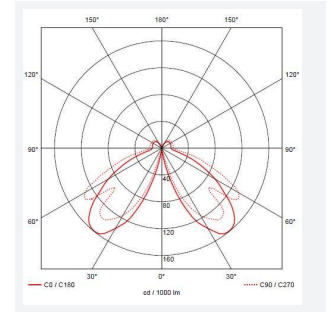

Leo Bollard Connected by WIZ

OCTO Leo Bollard 450mm Tunable White
Code: ALEOLED/045/GR/OCTOW

Category	Bollards
Application	Hospitality, Outdoor, Residential, Retail
Specification	Architectural

PRODUCT FEATURES

GENERAL INFORMATION

Wattage	9W
Lumens Delivered	560lm - 570lm (2700K - 6500K)
Lm/W	61lm/W - 64lm/W (2700K - 6500K)
Beam Angle	130
CRI	80
CCT	2700-6500K
Input	220/240V
Operating Temp	-10°C - 40°C
SDCM	6
Product Weight without Packaging	1.322 kg

TECHNICAL INFORMATION

Light Source	LED
Colour / Finish	Black
IP Rating	IP65
Class Protection	1
Internal / External	External
Surface / Recessed / Suspended	Floor
Lumen Depreciation	L70 36,000h
Warranty (Years)	3
CE Mark	Yes
Diameter	180 mm
Height	450 mm