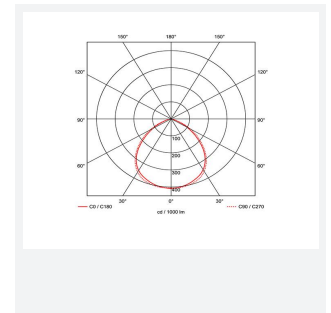

Legion Emergency Three Circuit Trackspot

Legion Emergency Three Circuit Trackspot White
Code: ALEGLED/W

Category	Track Lighting
Application	Hospitality, Residential, Retail
Specification	Architectural

PRODUCT FEATURES

- Three circuit non-maintained emergency trackspot
- Power and green charge LED are discreetly incorporated within the head
- 3.2W LED light source produces 250 lumens
- Must be used in conjunction with the Primo 3 circuit track
- Simply clip onto existing track system for instant emergency lighting solution
- Available in black and white finishes
- 105° beam angle
- Please note, this product is not compatible with single circuit track systems

GENERAL INFORMATION	
Wattage	3W
Lumens Delivered	250lm
Lm/W	78lm/W
Beam Angle	105
CRI	70
CCT	6500K
Input	220/240V
Operating Temp	0°C - 40°C
Product Weight without Packaging	0.417 kg

TECHNICAL INFORMATION	
Light Source	LED
Colour / Finish	White
IP Rating	IP20
Class Protection	1
Internal / External	Internal
Lumen Depreciation	L70 50,000h
Warranty (Years)	5
CE Mark	Yes
Height	85 mm