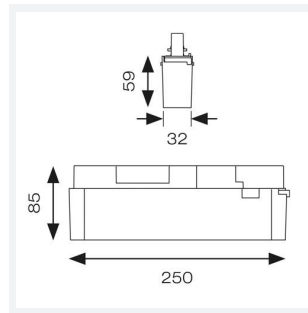

Legion Emergency Three Circuit Trackspot

Legion Emergency Three Circuit Trackspot White
Code: ALEGLED/W

Category	Track Lighting
Application	Hospitality, Residential, Retail
Specification	Architectural

PRODUCT FEATURES

- Three circuit non-maintained emergency trackspot
- Power and green charge LED are discreetly incorporated within the head
- 3.2W LED light source produces 250 lumens
- Must be used in conjunction with the Primo 3 circuit track
- Simply clip onto existing track system for instant emergency lighting solution
- Available in black and white finishes
- 105° beam angle
- Please note, this product is not compatible with single circuit track systems

GENERAL INFORMATION	
Wattage	3W
Lumens Delivered	250lm
Lm/W	78lm/W
Beam Angle	105
CRI	70
CCT	6500K
Input	220/240V
Operating Temp	0°C - 40°C
Product Weight without Packaging	0.417 kg

TECHNICAL INFORMATION	
Light Source	LED
Colour / Finish	White
IP Rating	IP20
Class Protection	1
Internal / External	Internal
Lumen Depreciation	L70 50,000h
Warranty (Years)	5
CE Mark	Yes
Height	85 mm