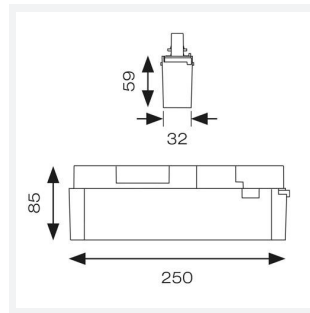

Category	Track Lighting
Application	Hospitality, Residential, Retail
Specification	Architectural

Legion Emergency Three Circuit Trackspot

Legion Emergency Three Circuit Trackspot White

Code: ALEGLED/W

- Three circuit non-maintained emergency trackspot
- Power and green charge LED are discreetly incorporated within the head
- 3.2W LED light source produces 250 lumens
- Must be used in conjunction with the Primo 3 circuit track
- Simply clip onto existing track system for instant emergency lighting solution
- Available in black and white finishes
- 105° beam angle
- Please note, this product is not compatible with single circuit track systems

GENERAL INFORMATION	
Wattage	3W
Lumens Delivered	250lm
Lm/W	78lm/W
Beam Angle	105
CRI	70
CCT	6500K
Input	220-240V
Operating Temp	0°C - 40°C
Product Weight without Packaging	0.417 kg

TECHNICAL INFORMATION	
Light Source	LED
Colour / Finish	White
IP Rating	IP20
Class Protection	1
Internal / External	Internal
Lumen Depreciation	L70 50,000h
Warranty (Years)	5
CE Mark	Yes
Height	85 mm