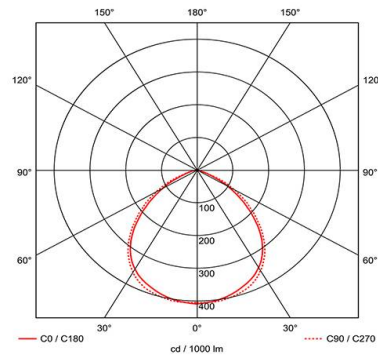

Legion Emergency Three Circuit Trackspot

Legion Emergency Three Circuit Trackspot White
Code: ALEGLED/W

SPARES

ASBP/27/LI

3.2V 6Ah Li-FePO4 Replacement Battery