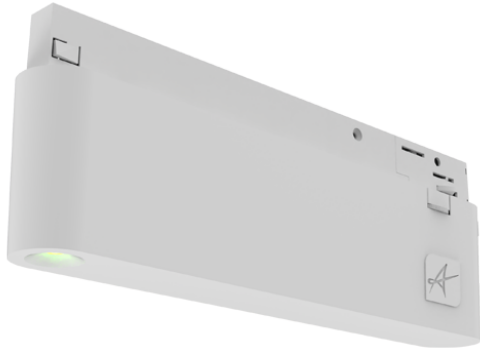

Category	Track Lighting
Application	Hospitality, Residential, Retail
Specification	Architectural

Legion Emergency Three Circuit Trackspot

Legion Emergency Three Circuit Trackspot White

Code: ALEGLED/W

PRODUCT FEATURES

- Three circuit non-maintained emergency trackspot
- Power and green charge LED are discreetly incorporated within the head
- 3.2W LED light source produces 250 lumens
- Must be used in conjunction with the Primo 3 circuit track
- Simply clip onto existing track system for instant emergency lighting solution
- Available in black and white finishes
- 105° beam angle
- Please note, this product is not compatible with single circuit track systems

GENERAL INFORMATION

Wattage	3W
Lumens Delivered	250lm
Lm/W	78lm/W
Beam Angle	105
CRI	70
CCT	6500K
Input	220-240V
Operating Temp	0°C - 40°C
Product Weight without Packaging	0.417 kg

TECHNICAL INFORMATION

Light Source	LED
Colour / Finish	White
IP Rating	IP20
Class Protection	1
Internal / External	Internal
Lumen Depreciation	L70 50,000h
Warranty (Years)	5
CE Mark	Yes
Height	85 mm
Emergency Output Duration	3 Hr