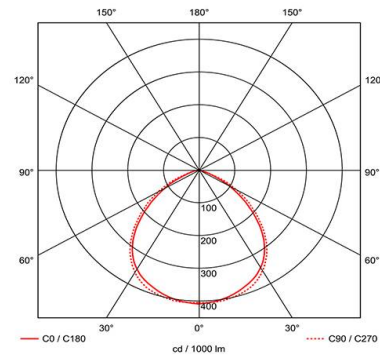

Legion Emergency Three Circuit Trackspot

Legion Emergency Three Circuit Trackspot White

Code: ALEGLED/W

SPARES

ASBP/27/LI

3.2V 6Ah Li-FePO4 Replacement Battery