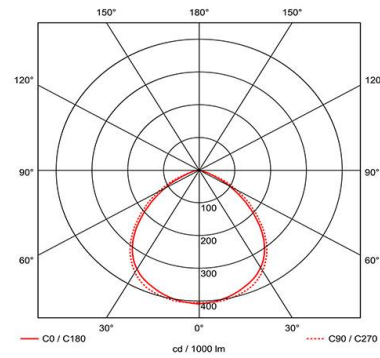

Legion Emergency Three Circuit Trackspot

Legion Emergency Three Circuit Trackspot White
Code: ALEGLED/W

SPARES

ASBP/27/LI

3.2V 6Ah Li-FePO4 Replacement Battery