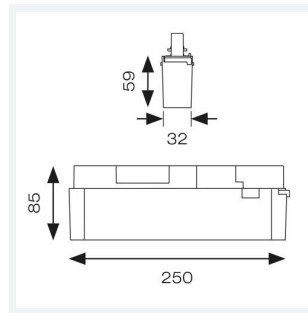

Legion Emergency Three Circuit Trackspot

Legion Emergency Three Circuit Trackspot Black
Code: ALEGLED/B

Category	Track Lighting
Application	Hospitality, Residential, Retail
Specification	Architectural

PRODUCT FEATURES

- Three circuit non-maintained emergency trackspot
- Power and green charge LED are discreetly incorporated within the head
- 3.2W LED light source produces 250 lumens
- Must be used in conjunction with the Primo 3 circuit track
- Simply clip onto existing track system for instant emergency lighting solution
- Available in black and white finishes
- 105° beam angle
- Please note, this product is not compatible with single circuit track systems

GENERAL INFORMATION	
Wattage	3W
Lumens Delivered	250lm
Lm/W	78lm/W
Beam Angle	105
CRI	70
CCT	6500K
Input	220-240V
Operating Temp	0°C - 40°C
Product Weight without Packaging	0.41 kg

TECHNICAL INFORMATION	
Light Source	LED
Colour / Finish	Black
IP Rating	IP20
Class Protection	1
Internal / External	Internal
Lumen Depreciation	L70 50,000h
Warranty (Years)	5
CE Mark	Yes
Height	85 mm