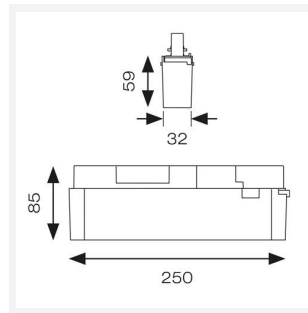

# Legion Emergency Three Circuit Trackspot

Legion Emergency Three Circuit Trackspot Black  
Code: ALEGLED/B

Category	Track Lighting
Application	Hospitality, Residential, Retail
Specification	Architectural

- Three circuit non-maintained emergency trackspot
- Power and green charge LED are discreetly incorporated within the head
- 3.2W LED light source produces 250 lumens
- Must be used in conjunction with the Primo 3 circuit track
- Simply clip onto existing track system for instant emergency lighting solution
- Available in black and white finishes
- 105° beam angle
- Please note, this product is not compatible with single circuit track systems

## GENERAL INFORMATION

Wattage	3W
Lumens Delivered	250lm
Lm/W	78lm/W
Beam Angle	105
CRI	70
CCT	6500K
Input	220-240V
Operating Temp	0°C - 40°C
Product Weight without Packaging	0.41 kg

## TECHNICAL INFORMATION

Light Source	LED
Colour / Finish	Black
IP Rating	IP20
Class Protection	1
Internal / External	Internal
Lumen Depreciation	L70 50,000h
Warranty (Years)	5
CE Mark	Yes
Height	85 mm