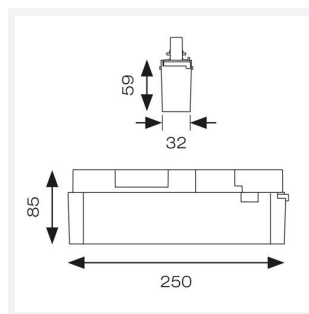

Category	Track Lighting
Application	Hospitality, Residential, Retail
Specification	Architectural

Legion Emergency Three Circuit Trackspot

Legion Emergency Three Circuit Trackspot Black

Code: ALEGLED/B

PRODUCT FEATURES

- Three circuit non-maintained emergency trackspot
- Power and green charge LED are discreetly incorporated within the head
- 3.2W LED light source produces 250 lumens
- Must be used in conjunction with the Primo 3 circuit track
- Simply clip onto existing track system for instant emergency lighting solution
- Available in black and white finishes
- 105° beam angle
- Please note, this product is not compatible with single circuit track systems

GENERAL INFORMATION	
Wattage	3W
Lumens Delivered	250lm
Lm/W	78lm/W
Beam Angle	105
CRI	70
CCT	6500K
Input	220/240V
Operating Temp	0°C - 40°C
Product Weight without Packaging	0.41 kg

TECHNICAL INFORMATION	
Light Source	LED
Colour / Finish	Black
IP Rating	IP20
Class Protection	1
Internal / External	Internal
Lumen Depreciation	L70 50,000h
Warranty (Years)	5
CE Mark	Yes
Height	85 mm