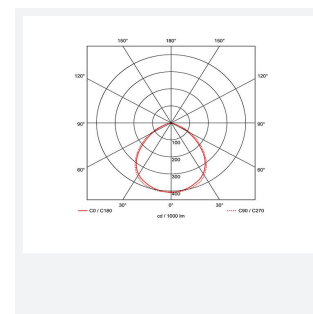

Legion Emergency Three Circuit Trackspot

Legion Emergency Three Circuit Trackspot Black

Code: ALEGLED/B

PRODUCT FEATURES

- Three circuit non-maintained emergency trackspot
- Power and green charge LED are discreetly incorporated within the head
- 3.2W LED light source produces 250 lumens
- Must be used in conjunction with the Primo 3 circuit track
- Simply clip onto existing track system for instant emergency lighting solution
- Available in black and white finishes
- 105° beam angle
- Please note, this product is not compatible with single circuit track systems

GENERAL INFORMATION	
Wattage	3W
Lumens Delivered	250lm
Lm/W	78lm/W
Beam Angle	105
CRI	70
CCT	6500K
Input	220/240V
Operating Temp	0°C - 40°C
Product Weight without Packaging	0.41 kg

TECHNICAL INFORMATION	
Light Source	LED
Colour / Finish	Black
IP Rating	IP20
Class Protection	1
Internal / External	Internal
Lumen Depreciation	L70 50,000h
Warranty (Years)	5
CE Mark	Yes
Height	85 mm