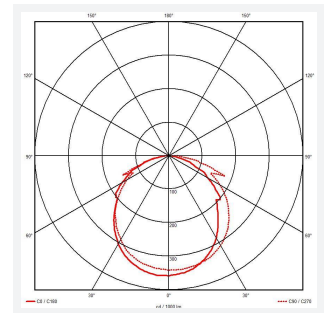

Kite

Category	Emergency
Application	Ancillary, Industrial
Specification	Performance

Code: AKTLED/3M/ST

- Modern ultra-slim profile IP65 LED polycarbonate bulkhead
- Aesthetically designed for modern appearance
- 20mm side and rear cable entries
- Viewing distance 20 metres
- Self-test as standard
- Supplied with self-adhesive legend
- Hinged screwless gear tray for ease of installation

GENERAL INFORMATION	
Wattage	3W
Lumens Delivered	67lm (Emergency), 138lm (Standard)
Beam Angle	120
CRI	70
CCT	6500K
Input	220-240V
Operating Temp	0°C - 40°C
SDCM	6
Product Weight without Packaging	0.433 kg

TECHNICAL INFORMATION	
Light Source	LED
Colour / Finish	White
IP Rating	IP65
Class Protection	1
Internal / External	Internal / External
Surface / Recessed / Suspended	Ceiling, Wall
Lumen Depreciation	L70 50,000h
Warranty (Years)	5
CE Mark	Yes
Height	120 mm