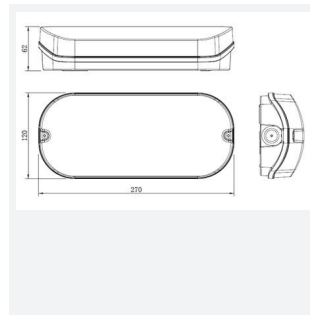

### PRODUCT FEATURES

- Modern ultra-slim profile IP65 LED polycarbonate bulkhead
- Aesthetically designed for modern appearance
- 20mm side and rear cable entries
- Viewing distance 20 metres
- Self-test as standard
- Supplied with self-adhesive legend
- Hinged screwless gear tray for ease of installation

GENERAL INFORMATION	
Wattage	3W
Lumens Delivered	67lm (Emergency), 138lm (Standard)
Beam Angle	120
CRI	70
CCT	6500K
Input	220-240V
Operating Temp	0°C - 40°C
SDCM	6
Product Weight without Packaging	0.433 kg

TECHNICAL INFORMATION	
Light Source	LED
Colour / Finish	White
IP Rating	IP65
Class Protection	1
Internal / External	Internal / External
Surface / Recessed / Suspended	Ceiling, Wall
Lumen Depreciation	L70 50,000h
Warranty (Years)	5
CE Mark	Yes
Height	120 mm