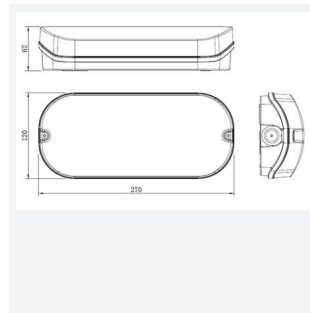

Kite

Category	Emergency
Application	Ancillary, Industrial
Specification	Performance

Code: AKTLED/3M/ST

- Modern ultra-slim profile IP65 LED polycarbonate bulkhead
- Aesthetically designed for modern appearance
- 20mm side and rear cable entries
- Viewing distance 20 metres
- Self-test as standard
- Supplied with self-adhesive legend
- Hinged screwless gear tray for ease of installation

GENERAL INFORMATION	
Wattage	3W
Lumens Delivered	67lm (Emergency), 138lm (Standard)
Beam Angle	120
CRI	70
CCT	6500K
Input	220-240V
Operating Temp	0°C - 40°C
SDCM	6
Product Weight without Packaging	0.433 kg

TECHNICAL INFORMATION	
Light Source	LED
Colour / Finish	White
IP Rating	IP65
Class Protection	1
Internal / External	Internal / External
Surface / Recessed / Suspended	Ceiling, Wall
Lumen Depreciation	L70 50,000h
Warranty (Years)	5
CE Mark	Yes
Height	120 mm