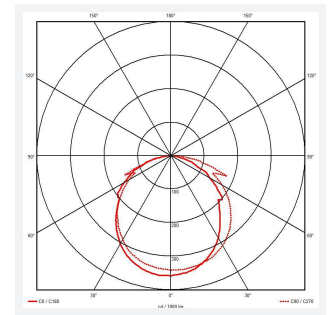

### PRODUCT FEATURES

- Modern ultra-slim profile IP65 LED polycarbonate bulkhead
- Aesthetically designed for modern appearance
- 20mm side and rear cable entries
- Viewing distance 20 metres
- Self-test as standard
- Supplied with self-adhesive legend
- Hinged screwless gear tray for ease of installation

GENERAL INFORMATION	
Wattage	3W
Lumens Delivered	67lm (Emergency), 138lm (Standard)
Beam Angle	120
CRI	70
CCT	6500K
Input	220-240V
Operating Temp	0°C - 40°C
SDCM	6
Product Weight without Packaging	0.433 kg

TECHNICAL INFORMATION	
Light Source	LED
Colour / Finish	White
IP Rating	IP65
Class Protection	1
Internal / External	Internal / External
Surface / Recessed / Suspended	Ceiling, Wall
Lumen Depreciation	L70 50,000h
Warranty (Years)	5
CE Mark	Yes
Height	120 mm