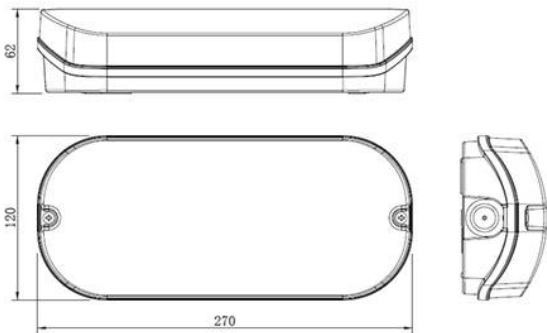

Kite

Kite Emergency Bulkhead Maintained / Non-Maintained White
Code: AKTLED/3M/ST

SPARES

ASBP/22/LI

3.2V 1000mAh Li-FePO4 Replacement Battery