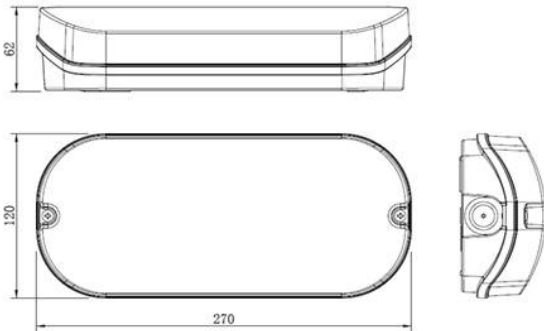

Kite

Kite Emergency Bulkhead
Code: AKTLED/3M/ST

SPARES	
ASBP/22/LI	3.2V 1000mAh Li-FePO4 Replacement Battery