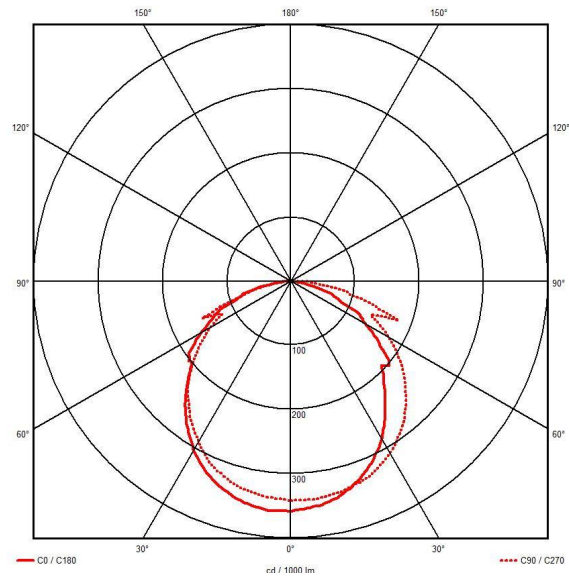

Kite

Kite Emergency Bulkhead
Code: AKTLED/3M/ST

SPARES	
ASBP/22/LI	3.2V 1000mAh Li-FePO4 Replacement Battery