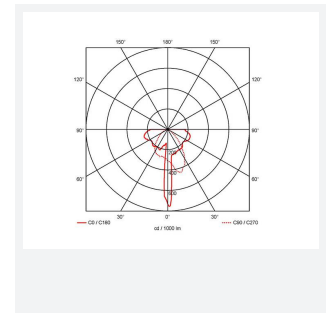

# Kappa

Kappa Cool White Silver Grey  
Code: AKLED/SG

Category	Wall Lights
Application	Hospitality, Outdoor, Residential, Retail
Specification	Performance

- Compact wall light with integral driver suitable for residential and hospitality applications
- Die-cast aluminium construction
- Downward light spill ideal for pathway illumination
- Non-dimmable

## GENERAL INFORMATION

Wattage	5W
Lumens Delivered	270lm
Lm/W	60lm/W
Beam Angle	90
CRI	70
CCT	4000K
Input	220-240V
Operating Temp	0°C - 25°C
SDCM	6
Product Weight without Packaging	0.657 kg

## TECHNICAL INFORMATION

Light Source	LED
Colour / Finish	Silver Grey
IP Rating	IP65
Class Protection	1
Internal / External	External
Surface / Recessed / Suspended	Wall
Lumen Depreciation	L70 60,000h
Warranty (Years)	3
CE Mark	Yes
Diameter	165 mm