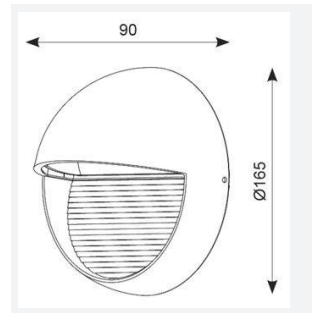

PRODUCT FEATURES

- Compact wall light with integral driver suitable for residential and hospitality applications
- Die-cast aluminium construction
- Downward light spill ideal for pathway illumination
- Non-dimmable

GENERAL INFORMATION	
Wattage	5W
Lumens Delivered	270lm
Lm/W	60lm/W
Beam Angle	90
CRI	70
CCT	4000K
Input	220/240V
Operating Temp	0°C - 25°C
SDCM	6
Product Weight without Packaging	0.657 kg

TECHNICAL INFORMATION	
Light Source	LED
Colour / Finish	Silver Grey
IP Rating	IP65
Class Protection	1
Internal / External	External
Surface / Recessed / Suspended	Wall
Lumen Depreciation	L70 60,000h
Warranty (Years)	3
CE Mark	Yes
Diameter	165 mm