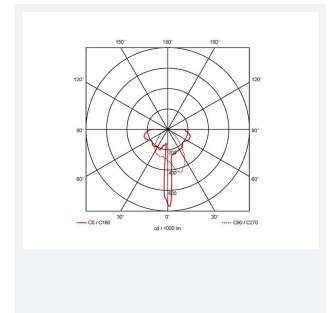

# Kappa

Kappa Cool White Silver Grey  
Code: AKLED/SG

Category	Wall Lights
Application	Hospitality, Outdoor, Residential, Retail
Specification	Performance

GENERAL INFORMATION	
Wattage	5W
Lumens Delivered	270lm
Lm/W	60lm/W
Beam Angle	90
CRI	70
CCT	4000K
Input	220/240V
Operating Temp	0°C - 25°C
SDCM	6
Product Weight without Packaging	0.657 kg

TECHNICAL INFORMATION	
Light Source	LED
Colour / Finish	Silver Grey
IP Rating	IP65
Class Protection	1
Internal / External	External
Surface / Recessed / Suspended	Wall
Lumen Depreciation	L70 60,000h
Warranty (Years)	3
CE Mark	Yes
Diameter	165 mm