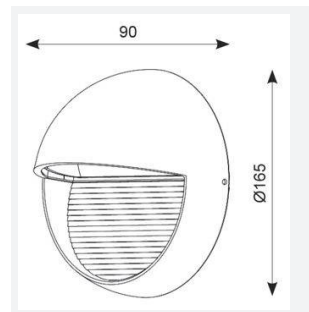

# Kappa

Kappa Cool White Silver Grey  
Code: AKLED/SG

Category	Wall Lights
Application	Hospitality, Outdoor, Residential, Retail
Specification	Performance

- Compact wall light with integral driver suitable for residential and hospitality applications
- Die-cast aluminium construction
- Downward light spill ideal for pathway illumination
- Non-dimmable

## GENERAL INFORMATION

Wattage	5W
Lumens Delivered	270lm
Lm/W	60lm/W
Beam Angle	90
CRI	70
CCT	4000K
Input	220-240V
Operating Temp	0°C - 25°C
SDCM	6
Product Weight without Packaging	0.657 kg

## TECHNICAL INFORMATION

Light Source	LED
Colour / Finish	Silver Grey
IP Rating	IP65
Class Protection	1
Internal / External	External
Surface / Recessed / Suspended	Wall
Lumen Depreciation	L70 60,000h
Warranty (Years)	3
CE Mark	Yes
Diameter	165 mm