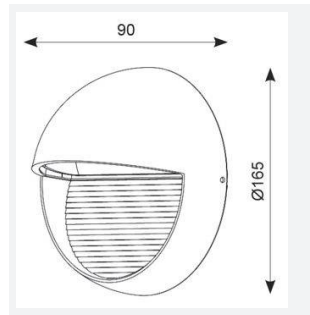

Kappa

Kappa Cool White Silver Grey
Code: AKLED/SG

Category	Wall Lights
Application	Hospitality, Outdoor, Residential, Retail
Specification	Performance

PRODUCT FEATURES

- Compact wall light with integral driver suitable for residential and hospitality applications
- Die-cast aluminium construction
- Downward light spill ideal for pathway illumination
- Non-dimmable

GENERAL INFORMATION	
Wattage	5W
Lumens Delivered	270lm
Lm/W	60lm/W
Beam Angle	90
CRI	70
CCT	4000K
Input	220-240V
Operating Temp	0°C - 25°C
SDCM	6
Product Weight without Packaging	0.657 kg

TECHNICAL INFORMATION	
Light Source	LED
Colour / Finish	Silver Grey
IP Rating	IP65
Class Protection	1
Internal / External	External
Surface / Recessed / Suspended	Wall
Lumen Depreciation	L70 60,000h
Warranty (Years)	3
CE Mark	Yes
Diameter	165 mm