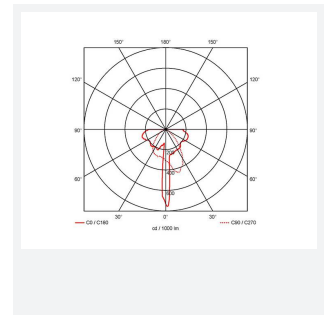

Kappa

Kappa Cool White Silver Grey
Code: AKLED/SG

Category	Wall Lights
Application	Hospitality, Outdoor, Residential, Retail
Specification	Performance

PRODUCT FEATURES

- Compact wall light with integral driver suitable for residential and hospitality applications
- Die-cast aluminium construction
- Downward light spill ideal for pathway illumination
- Non-dimmable

GENERAL INFORMATION	
Wattage	5W
Lumens Delivered	270lm
Lm/W	60lm/W
Beam Angle	90
CRI	70
CCT	4000K
Input	220-240V
Operating Temp	0°C - 25°C
SDCM	6
Product Weight without Packaging	0.657 kg

TECHNICAL INFORMATION	
Light Source	LED
Colour / Finish	Silver Grey
IP Rating	IP65
Class Protection	1
Internal / External	External
Surface / Recessed / Suspended	Wall
Lumen Depreciation	L70 60,000h
Warranty (Years)	3
CE Mark	Yes
Diameter	165 mm