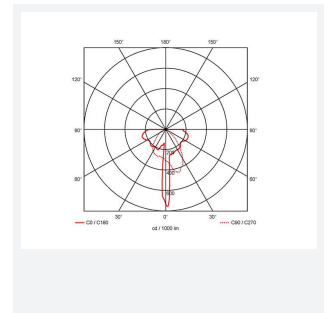

# Kappa

Kappa Warm White Silver Grey  
Code: AKLED/SG/WW

Category	Wall Lights
Application	Hospitality, Outdoor, Residential, Retail
Specification	Performance

- Compact wall light with integral driver suitable for residential and hospitality applications
- Die-cast aluminium construction
- Downward light spill ideal for pathway illumination
- Non-dimmable

GENERAL INFORMATION	
Wattage	5W
Lumens Delivered	120lm
Lm/W	26lm/W
Beam Angle	90
CRI	70
CCT	3000K
Input	220-240V
Operating Temp	0°C - 25°C
SDCM	6
Product Weight without Packaging	0.657 kg

TECHNICAL INFORMATION	
Light Source	LED
Colour / Finish	Silver Grey
IP Rating	IP65
Class Protection	1
Internal / External	External
Surface / Recessed / Suspended	Wall
Lumen Depreciation	L70 60,000h
Warranty (Years)	3
CE Mark	Yes
Diameter	165 mm