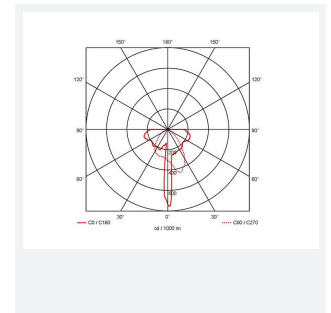

Kappa

Kappa Warm White Silver Grey
Code: AKLED/SG/WW

Category	Wall Lights
Application	Hospitality, Outdoor, Residential, Retail
Specification	Performance

PRODUCT FEATURES

- Compact wall light with integral driver suitable for residential and hospitality applications
- Die-cast aluminium construction
- Downward light spill ideal for pathway illumination
- Non-dimmable

GENERAL INFORMATION	
Wattage	5W
Lumens Delivered	120lm
Lm/W	26lm/W
Beam Angle	90
CRI	70
CCT	3000K
Input	220/240V
Operating Temp	0°C - 25°C
SDCM	6
Product Weight without Packaging	0.657 kg

TECHNICAL INFORMATION	
Light Source	LED
Colour / Finish	Silver Grey
IP Rating	IP65
Class Protection	1
Internal / External	External
Surface / Recessed / Suspended	Wall
Lumen Depreciation	L70 60,000h
Warranty (Years)	3
CE Mark	Yes
Diameter	165 mm