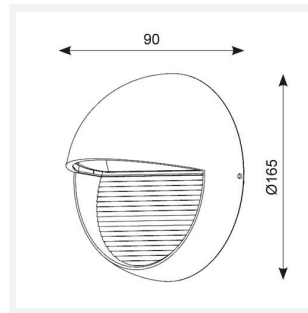

Kappa

Kappa Warm White Silver Grey
Code: AKLED/SG/WW

Category	Wall Lights
Application	Hospitality, Outdoor, Residential, Retail
Specification	Performance

PRODUCT FEATURES

- Compact wall light with integral driver suitable for residential and hospitality applications
- Die-cast aluminium construction
- Downward light spill ideal for pathway illumination
- Non-dimmable

GENERAL INFORMATION	
Wattage	5W
Lumens Delivered	120lm
Lm/W	26lm/W
Beam Angle	90
CRI	70
CCT	3000K
Input	220/240V
Operating Temp	0°C - 25°C
SDCM	6
Product Weight without Packaging	0.657 kg

TECHNICAL INFORMATION	
Light Source	LED
Colour / Finish	Silver Grey
IP Rating	IP65
Class Protection	1
Internal / External	External
Surface / Recessed / Suspended	Wall
Lumen Depreciation	L70 60,000h
Warranty (Years)	3
CE Mark	Yes
Diameter	165 mm