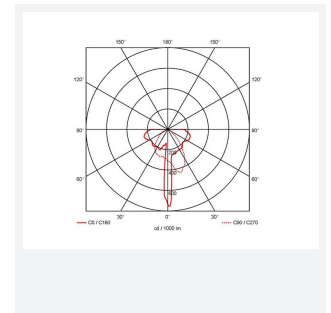

# Kappa

Kappa Warm White Silver Grey  
Code: AKLED/SG/WW

Category	Wall Lights
Application	Hospitality, Outdoor, Residential, Retail
Specification	Performance

GENERAL INFORMATION	
Wattage	5W
Lumens Delivered	120lm
Lm/W	26lm/W
Beam Angle	90
CRI	70
CCT	3000K
Input	220-240V
Operating Temp	0°C - 25°C
SDCM	6
Product Weight without Packaging	0.657 kg

TECHNICAL INFORMATION	
Light Source	LED
Colour / Finish	Silver Grey
IP Rating	IP65
Class Protection	1
Internal / External	External
Surface / Recessed / Suspended	Wall
Lumen Depreciation	L70 60,000h
Warranty (Years)	3
CE Mark	Yes
Diameter	165 mm