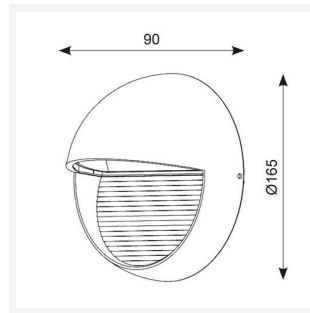

# Kappa

Kappa Warm White Silver Grey  
Code: AKLED/SG/WW

Category	Wall Lights
Application	Hospitality, Outdoor, Residential, Retail
Specification	Performance

- Compact wall light with integral driver suitable for residential and hospitality applications
- Die-cast aluminium construction
- Downward light spill ideal for pathway illumination
- Non-dimmable

GENERAL INFORMATION	
Wattage	5W
Lumens Delivered	120lm
Lm/W	26lm/W
Beam Angle	90
CRI	70
CCT	3000K
Input	220-240V
Operating Temp	0°C - 25°C
SDCM	6
Product Weight without Packaging	0.657 kg

TECHNICAL INFORMATION	
Light Source	LED
Colour / Finish	Silver Grey
IP Rating	IP65
Class Protection	1
Internal / External	External
Surface / Recessed / Suspended	Wall
Lumen Depreciation	L70 60,000h
Warranty (Years)	3
CE Mark	Yes
Diameter	165 mm