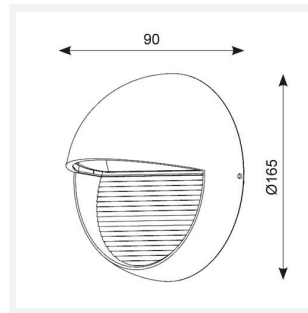

PRODUCT FEATURES

- Compact wall light with integral driver suitable for residential and hospitality applications
- Die-cast aluminium construction
- Downward light spill ideal for pathway illumination
- Non-dimmable

GENERAL INFORMATION	
Wattage	5W
Lumens Delivered	120lm
Lm/W	26lm/W
Beam Angle	90
CRI	70
CCT	3000K
Input	220-240V
Operating Temp	0°C - 25°C
SDCM	6
Product Weight without Packaging	0.657 kg

TECHNICAL INFORMATION	
Light Source	LED
Colour / Finish	Silver Grey
IP Rating	IP65
Class Protection	1
Internal / External	External
Surface / Recessed / Suspended	Wall
Lumen Depreciation	L70 60,000h
Warranty (Years)	3
CE Mark	Yes
Diameter	165 mm