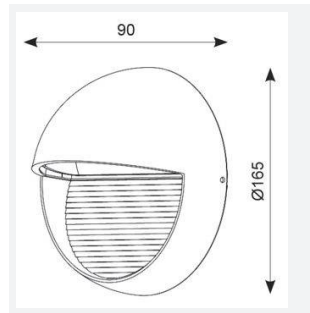

Kappa

Kappa Cool White Black
Code: AKLED/B

Category	Wall Lights
Application	Hospitality, Outdoor, Residential, Retail
Specification	Performance

- Compact wall light with integral driver suitable for residential and hospitality applications
- Die-cast aluminium construction
- Downward light spill ideal for pathway illumination
- Non-dimmable

GENERAL INFORMATION	
Wattage	5W
Lumens Delivered	270lm
Lm/W	60lm/W
Beam Angle	90
CRI	70
CCT	4000K
Input	220-240V
Operating Temp	0°C - 25°C
SDCM	6
Product Weight without Packaging	0.666 kg

TECHNICAL INFORMATION	
Light Source	LED
Colour / Finish	Black
IP Rating	IP65
Class Protection	1
Internal / External	External
Surface / Recessed / Suspended	Wall
Lumen Depreciation	L70 60,000h
Warranty (Years)	3
CE Mark	Yes
Diameter	165 mm