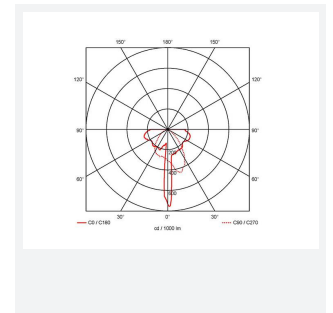

PRODUCT FEATURES

- Compact wall light with integral driver suitable for residential and hospitality applications
- Die-cast aluminium construction
- Downward light spill ideal for pathway illumination
- Non-dimmable

GENERAL INFORMATION

Wattage	5W
Lumens Delivered	270lm
Lm/W	60lm/W
Beam Angle	90
CRI	70
CCT	4000K
Input	220/240V
Operating Temp	0°C - 25°C
SDCM	6
Product Weight without Packaging	0.666 kg

TECHNICAL INFORMATION

Light Source	LED
Colour / Finish	Black
IP Rating	IP65
Class Protection	1
Internal / External	External
Surface / Recessed / Suspended	Wall
Lumen Depreciation	L70 60,000h
Warranty (Years)	3
CE Mark	Yes
Diameter	165 mm