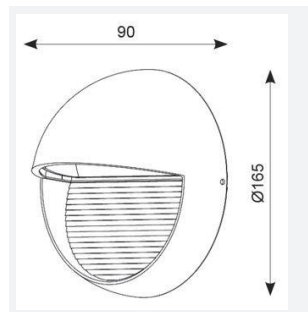

PRODUCT FEATURES

- Compact wall light with integral driver suitable for residential and hospitality applications
- Die-cast aluminium construction
- Downward light spill ideal for pathway illumination
- Non-dimmable

GENERAL INFORMATION

Wattage	5W
Lumens Delivered	270lm
Lm/W	60lm/W
Beam Angle	90
CRI	70
CCT	4000K
Input	220/240V
Operating Temp	0°C - 25°C
SDCM	6
Product Weight without Packaging	0.666 kg

TECHNICAL INFORMATION

Light Source	LED
Colour / Finish	Black
IP Rating	IP65
Class Protection	1
Internal / External	External
Surface / Recessed / Suspended	Wall
Lumen Depreciation	L70 60,000h
Warranty (Years)	3
CE Mark	Yes
Diameter	165 mm