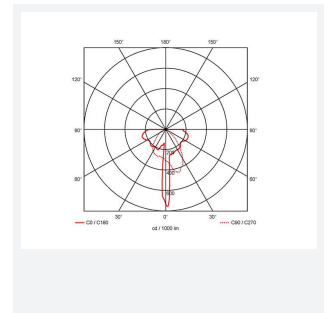

Kappa

Kappa Cool White Black
Code: AKLED/B

Category	Wall Lights
Application	Hospitality, Outdoor, Residential, Retail
Specification	Performance

- Compact wall light with integral driver suitable for residential and hospitality applications
- Die-cast aluminium construction
- Downward light spill ideal for pathway illumination
- Non-dimmable

GENERAL INFORMATION	
Wattage	5W
Lumens Delivered	270lm
Lm/W	60lm/W
Beam Angle	90
CRI	70
CCT	4000K
Input	220-240V
Operating Temp	0°C - 25°C
SDCM	6
Product Weight without Packaging	0.666 kg

TECHNICAL INFORMATION	
Light Source	LED
Colour / Finish	Black
IP Rating	IP65
Class Protection	1
Internal / External	External
Surface / Recessed / Suspended	Wall
Lumen Depreciation	L70 60,000h
Warranty (Years)	3
CE Mark	Yes
Diameter	165 mm