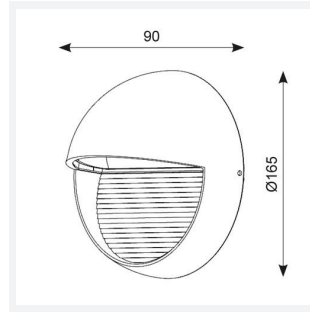

Kappa

Kappa Warm White Black
Code: AKLED/B/WW

Category	Wall Lights
Application	Hospitality, Outdoor, Residential, Retail
Specification	Performance

PRODUCT FEATURES

- Compact wall light with integral driver suitable for residential and hospitality applications
- Die-cast aluminium construction
- Downward light spill ideal for pathway illumination
- Non-dimmable

GENERAL INFORMATION	
Wattage	5W
Lumens Delivered	120lm
Lm/W	26lm/W
Beam Angle	90
CRI	70
CCT	3000K
Input	220-240V
Operating Temp	0°C - 25°C
SDCM	6
Product Weight without Packaging	0.666 kg

TECHNICAL INFORMATION	
Light Source	LED
Colour / Finish	Black
IP Rating	IP65
Class Protection	1
Internal / External	External
Surface / Recessed / Suspended	Wall
Lumen Depreciation	L70 60,000h
Warranty (Years)	3
CE Mark	Yes
Diameter	165 mm