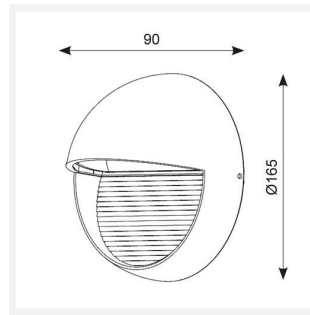

PRODUCT FEATURES

- Compact wall light with integral driver suitable for residential and hospitality applications
- Die-cast aluminium construction
- Downward light spill ideal for pathway illumination
- Non-dimmable

GENERAL INFORMATION	
Wattage	5W
Lumens Delivered	120lm
Lm/W	26lm/W
Beam Angle	90
CRI	70
CCT	3000K
Input	220/240V
Operating Temp	0°C - 25°C
SDCM	6
Product Weight without Packaging	0.666 kg

TECHNICAL INFORMATION	
Light Source	LED
Colour / Finish	Black
IP Rating	IP65
Class Protection	1
Internal / External	External
Surface / Recessed / Suspended	Wall
Lumen Depreciation	L70 60,000h
Warranty (Years)	3
CE Mark	Yes
Diameter	165 mm