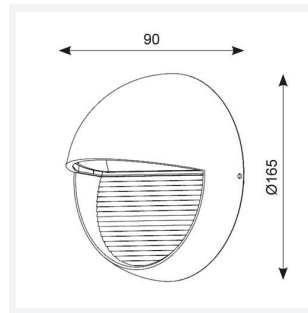

# Kappa

Kappa Warm White Black  
Code: AKLED/B/WW

Category	Wall Lights
Application	Hospitality, Outdoor, Residential, Retail
Specification	Performance

- Compact wall light with integral driver suitable for residential and hospitality applications
- Die-cast aluminium construction
- Downward light spill ideal for pathway illumination
- Non-dimmable

## GENERAL INFORMATION

Wattage	5W
Lumens Delivered	120lm
Lm/W	26lm/W
Beam Angle	90
CRI	70
CCT	3000K
Input	220-240V
Operating Temp	0°C - 25°C
SDCM	6
Product Weight without Packaging	0.666 kg

## TECHNICAL INFORMATION

Light Source	LED
Colour / Finish	Black
IP Rating	IP65
Class Protection	1
Internal / External	External
Surface / Recessed / Suspended	Wall
Lumen Depreciation	L70 60,000h
Warranty (Years)	3
CE Mark	Yes
Diameter	165 mm