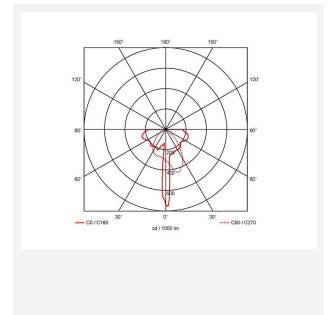

# Kappa

Kappa Warm White Black  
Code: AKLED/B/WW

Category	Wall Lights
Application	Hospitality, Outdoor, Residential, Retail
Specification	Performance

GENERAL INFORMATION	
Wattage	5W
Lumens Delivered	120lm
Lm/W	26lm/W
Beam Angle	90
CRI	70
CCT	3000K
Input	220/240V
Operating Temp	0°C - 25°C
SDCM	6
Product Weight without Packaging	0.666 kg

TECHNICAL INFORMATION	
Light Source	LED
Colour / Finish	Black
IP Rating	IP65
Class Protection	1
Internal / External	External
Surface / Recessed / Suspended	Wall
Lumen Depreciation	L70 60,000h
Warranty (Years)	3
CE Mark	Yes
Diameter	165 mm