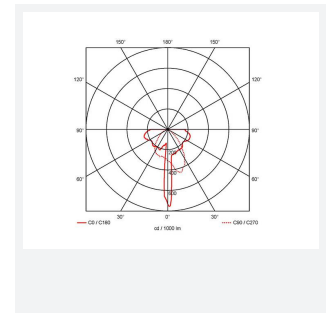

# Kappa

Kappa Warm White Black  
Code: AKLED/B/WW

Category	Wall Lights
Application	Hospitality, Outdoor, Residential, Retail
Specification	Performance

- Compact wall light with integral driver suitable for residential and hospitality applications
- Die-cast aluminium construction
- Downward light spill ideal for pathway illumination
- Non-dimmable

## GENERAL INFORMATION

Wattage	5W
Lumens Delivered	120lm
Lm/W	26lm/W
Beam Angle	90
CRI	70
CCT	3000K
Input	220-240V
Operating Temp	0°C - 25°C
SDCM	6
Product Weight without Packaging	0.666 kg

## TECHNICAL INFORMATION

Light Source	LED
Colour / Finish	Black
IP Rating	IP65
Class Protection	1
Internal / External	External
Surface / Recessed / Suspended	Wall
Lumen Depreciation	L70 60,000h
Warranty (Years)	3
CE Mark	Yes
Diameter	165 mm