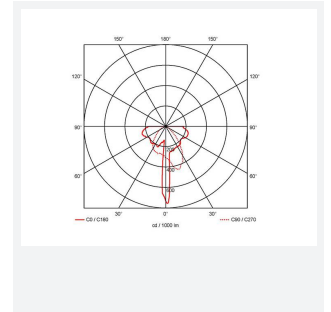

Kappa

Kappa Warm White Black
Code: AKLED/B/WW

Category	Wall Lights
Application	Hospitality, Outdoor, Residential, Retail
Specification	Performance

PRODUCT FEATURES

- Compact wall light with integral driver suitable for residential and hospitality applications
- Die-cast aluminium construction
- Downward light spill ideal for pathway illumination
- Non-dimmable

GENERAL INFORMATION	
Wattage	5W
Lumens Delivered	120lm
Lm/W	26lm/W
Beam Angle	90
CRI	70
CCT	3000K
Input	220-240V
Operating Temp	0°C - 25°C
SDCM	6
Product Weight without Packaging	0.666 kg

TECHNICAL INFORMATION	
Light Source	LED
Colour / Finish	Black
IP Rating	IP65
Class Protection	1
Internal / External	External
Surface / Recessed / Suspended	Wall
Lumen Depreciation	L70 60,000h
Warranty (Years)	3
CE Mark	Yes
Diameter	165 mm