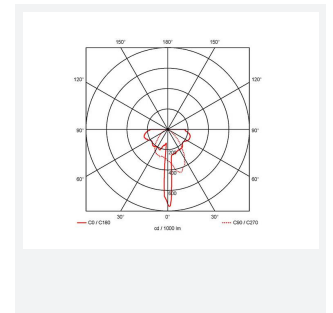

Kestrel

Category	Emergency
Application	Ancillary, Commercial, Education, Healthcare, Hospitality, Industrial, Retail
Specification	Architectural

Code: AKESLED/L/AD

- Legend for Kestrel LED exit signs.

GENERAL INFORMATION

Product Weight without Packaging 0.035

TECHNICAL INFORMATION

Colour / Finish Green
 IP Rating IP20
 Internal / External Internal