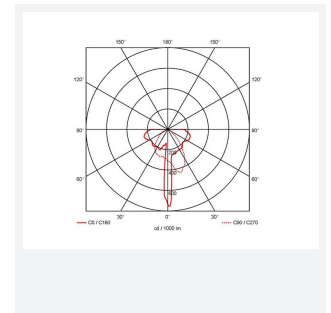

Kestrel

Kestrel Exit Sign
Code: AKESLED/3M

Category	Emergency
Application	Ancillary, Commercial, Education, Healthcare, Hospitality, Industrial, Retail
Specification	Architectural

PRODUCT FEATURES

- Ultra slim suspended LED emergency exit sign
- Supplied with all legend options - arrow down, arrow up and arrow left/right
- LiFePO4 Lithium battery provides improved energy consumption, product reliability and lifetime
- Self-test emergency as standard

GENERAL INFORMATION	
Wattage	2W
CRI	70
CCT	6500K
Input	220-240V
Operating Temp	0°C - 40°C
SDCM	6
Product Weight without Packaging	0.521 kg

TECHNICAL INFORMATION	
Light Source	LED
Colour / Finish	White
IP Rating	IP20
Class Protection	1
Internal / External	Internal
Surface / Recessed / Suspended	Suspended
Lumen Depreciation	L70 50,000h
Warranty (Years)	5
CE Mark	Yes
Height	174 mm