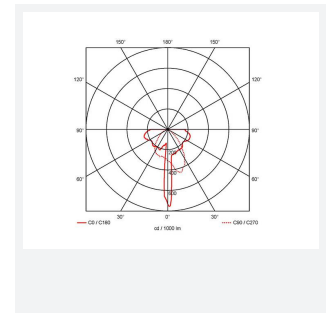

Kestrel

Category	Emergency
Application	Ancillary, Commercial, Education, Healthcare, Hospitality, Industrial, Retail
Specification	Architectural

Code: AKESLED/3M

- Ultra slim suspended LED emergency exit sign
- Supplied with all legend options - arrow down, arrow up and arrow left/right
- LiFePO4 Lithium battery provides improved energy consumption, product reliability and lifetime
- Self-test emergency as standard

GENERAL INFORMATION	
Wattage	2W
CRI	70
CCT	6500K
Input	220-240V
Operating Temp	0°C - 40°C
SDCM	6
Product Weight without Packaging	0.521 kg

TECHNICAL INFORMATION	
Light Source	LED
Colour / Finish	White
IP Rating	IP20
Class Protection	1
Internal / External	Internal
Surface / Recessed / Suspended	Suspended
Lumen Depreciation	L70 50,000h
Warranty (Years)	5
CE Mark	Yes
Height	174 mm