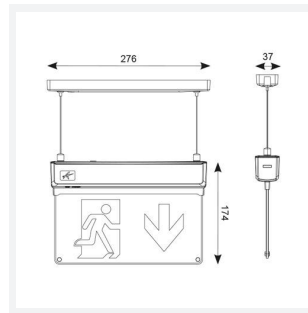

Kestrel

Category	Emergency
Application	Ancillary, Commercial, Education, Healthcare, Hospitality, Industrial, Retail
Specification	Architectural

Code: AKESLED/3M

- Ultra slim suspended LED emergency exit sign
- Supplied with all legend options - arrow down, arrow up and arrow left/right
- LiFePO4 Lithium battery provides improved energy consumption, product reliability and lifetime
- Self-test emergency as standard

GENERAL INFORMATION	
Wattage	2W
CRI	70
CCT	6500K
Input	220-240V
Operating Temp	0°C - 40°C
SDCM	6
Product Weight without Packaging	0.521 kg

TECHNICAL INFORMATION	
Light Source	LED
Colour / Finish	White
IP Rating	IP20
Class Protection	1
Internal / External	Internal
Surface / Recessed / Suspended	Suspended
Lumen Depreciation	L70 50,000h
Warranty (Years)	5
CE Mark	Yes
Height	174 mm