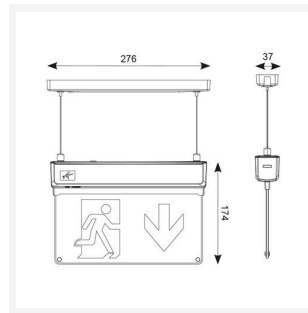

Kestrel

Kestrel Exit Sign
Code: AKESLED/3M

Category	Emergency
Application	Ancillary, Commercial, Education, Healthcare, Hospitality, Industrial, Retail
Specification	Architectural

PRODUCT FEATURES

- Ultra slim suspended LED emergency exit sign
- Supplied with all legend options - arrow down, arrow up and arrow left/right
- LiFePO4 Lithium battery provides improved energy consumption, product reliability and lifetime
- Self-test emergency as standard

GENERAL INFORMATION	
Wattage	2W
CRI	70
CCT	6500K
Input	220-240V
Operating Temp	0°C - 40°C
SDCM	6
Product Weight without Packaging	0.521 kg

TECHNICAL INFORMATION	
Light Source	LED
Colour / Finish	White
IP Rating	IP20
Class Protection	1
Internal / External	Internal
Surface / Recessed / Suspended	Suspended
Lumen Depreciation	L70 50,000h
Warranty (Years)	5
CE Mark	Yes
Height	174 mm