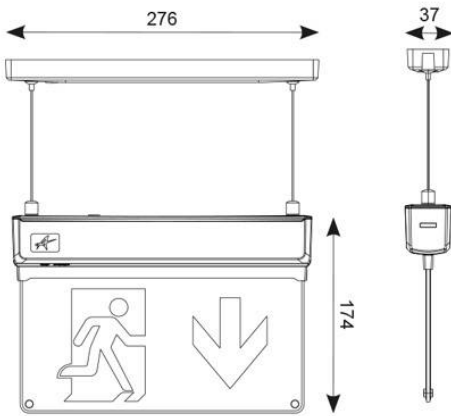

Kestrel

Kestrel Exit Sign

Code: AKESLED/3M

SPARES

ASBP/22/LI

3.2V 1000mAh Li-FePO4 Replacement Battery