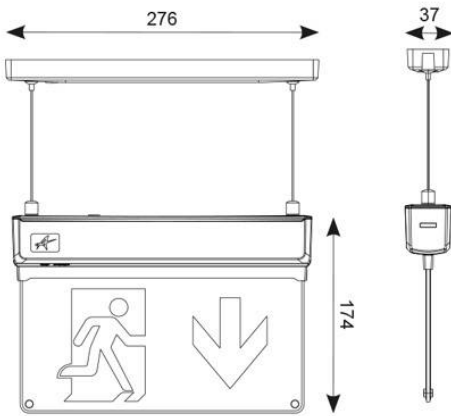

Kestrel

Kestrel Suspended Exit Sign Maintained/Non-Maintained
Code: AKESLED/3M

SPARES

ASBP/22/LI

3.2V 1000mAh Li-FePO4 Replacement Battery