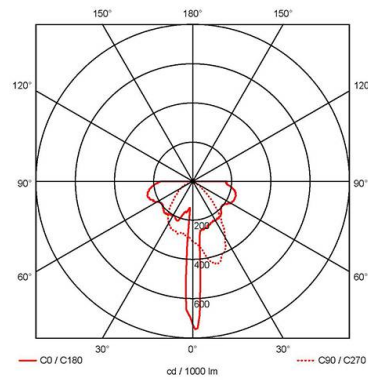

Kestrel

Kestrel Suspended Exit Sign Maintained/Non-Maintained
Code: AKESLED/3M

SPARES

ASBP/22/LI

3.2V 1000mAh Li-FePO4 Replacement Battery