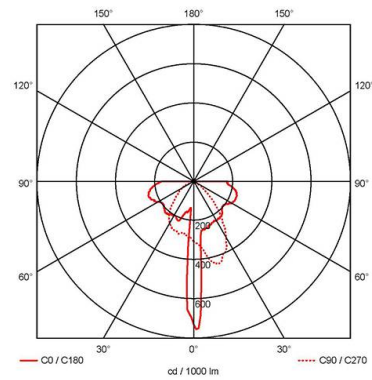

Kestrel

Kestrel Exit Sign

Code: AKESLED/3M

SPARES

ASBP/22/LI

3.2V 1000mAh Li-FePO4 Replacement Battery