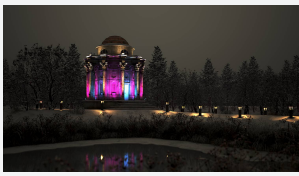

# Kamar

Kamar Floodlight 4 RGBW 4000K 30° Symmetrical  
Code: AKAR4/1/RGBW40/WB/OCTO

Category	Floodlights
Application	Commercial, Hospitality, Industrial, Outdoor, Retail
Specification	Performance

## PRODUCT FEATURES

- High performance projector with a vast number of customisation options suitable for all commercial, hospitality, retail and industrial applications
- Beam angle options ranging from 8° up to 60° ensure suitability for most applications
- Low glare hood and honeycomb film accessories available for projects when glare optimisation and upward lighting are considerations
- Die-cast construction provides sleek and modern appearance, perfect for architectural applications
- Multiple control options available, DALI (as standard), DMX and Casambi (35W and 100W only) as well as an extensive collection of CCT options (2000K, 2200K, 2700K, 3000K, 4000K, 5000K, TW, RGBW) provide complete control and light output for even the most complex of projects

### GENERAL INFORMATION

Wattage	150W
Beam Angle	30°
CRI	80
CCT	RGBW (RGB+4000K)
Input	220/240V
Operating Temp	-30°C - 50°C
SDCM	6
Product Weight without Packaging	10 kg