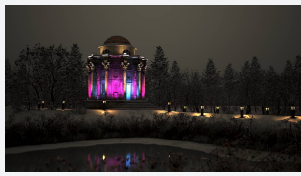

# Kamar

**Kamar Floodlight 4 RGBW 4000K 30° Symmetrical**  
**Code: AKAR4/1/RGBW40/WB/DMX**

Category	Floodlights
Application	Commercial, Hospitality, Industrial, Outdoor, Retail
Specification	Performance

## PRODUCT FEATURES

- High performance projector with a vast number of customisation options suitable for all commercial, hospitality, retail and industrial applications
- Beam angle options ranging from 8° up to 60° ensure suitability for most applications
- Low glare hood and honeycomb film accessories available for projects when glare optimisation and upward lighting are considerations
- Die-cast construction provides sleek and modern appearance, perfect for architectural applications
- Multiple control options available, DALI (as standard), DMX and Casambi (35W and 100W only) as well as an extensive collection of CCT options (2000K, 2200K, 2700K, 3000K, 4000K, 5000K, TW, RGBW) provide complete control and light output for even the most complex of projects

### GENERAL INFORMATION

Wattage	150W
Beam Angle	30°
CRI	80
CCT	RGBW (RGB+4000K)
Input	220-240V
Operating Temp	-30°C - 50°C
SDCM	6
Product Weight without Packaging	10 kg