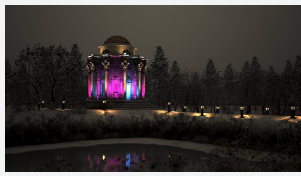

# Kamar

**Kamar Floodlight 4 RGBW 4000K 30° Symmetrical**  
**Code: AKAR4/1/RGBW40/WB/DMX**

Category	Floodlights
Application	Commercial, Hospitality, Industrial, Outdoor, Retail
Specification	Performance

## PRODUCT FEATURES

- High performance projector with a vast number of customisation options suitable for all commercial, hospitality, retail and industrial applications
- Beam angle options ranging from 8° up to 60° ensure suitability for most applications
- Low glare hood and honeycomb film accessories available for projects when glare optimisation and upward lighting are considerations
- Die-cast construction provides sleek and modern appearance, perfect for architectural applications
- Multiple control options available, DALI (as standard), DMX and Casambi (35W and 100W only) as well as an extensive collection of CCT options (2000K, 2200K, 2700K, 3000K, 4000K, 5000K, TW, RGBW) provide complete control and light output for even the most complex of projects

### GENERAL INFORMATION

Wattage	150W
Beam Angle	30°
CRI	80
CCT	RGBW (RGB+4000K)
Input	220/240V
Operating Temp	-30°C - 50°C
SDCM	6
Product Weight without Packaging	10 kg