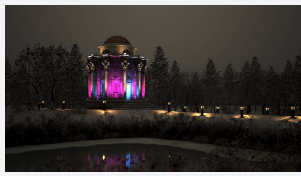

Kamar

Kamar Floodlight 4 RGBW 4000K 60° Symmetrical
Code: AKAR4/1/RGBW40/UWB/DMX

Category	Floodlights
Application	Commercial, Hospitality, Industrial, Outdoor, Retail
Specification	Performance

PRODUCT FEATURES

- High performance projector with a vast number of customisation options suitable for all commercial, hospitality, retail and industrial applications
- Beam angle options ranging from 8° up to 60° ensure suitability for most applications
- Low glare hood and honeycomb film accessories available for projects when glare optimisation and upward lighting are considerations
- Die-cast construction provides sleek and modern appearance, perfect for architectural applications
- Multiple control options available, DALI (as standard), DMX and Casambi (35W and 100W only) as well as an extensive collection of CCT options (2000K, 2200K, 2700K, 3000K, 4000K, 5000K, TW, RGBW) provide complete control and light output for even the most complex of projects

GENERAL INFORMATION

Wattage	150W
Beam Angle	60°
CRI	80
CCT	RGBW (RGB+4000K)
Input	220/240V
Operating Temp	-30°C - 50°C
SDCM	6
Product Weight without Packaging	10 kg

TECHNICAL INFORMATION

Light Source	LED
Colour / Finish	Silver
IP Rating	IP66
Class Protection	1
Internal / External	Internal / External
Surface / Recessed / Suspended	Floor, Pole, Wall
Lumen Depreciation	L70 54,000h
Warranty (Years)	5
CE Mark	Yes
Diameter	394 mm
Height	452 mm