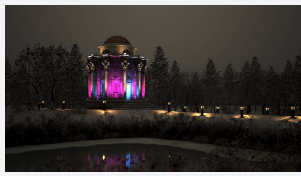

# Kamar

**Kamar Floodlight 4 RGBW 4000K 8° Symmetrical**  
**Code: AKAR4/1/RGBW40/NB/DMX**

<b>Category</b>	Floodlights
<b>Application</b>	Commercial, Hospitality, Industrial, Outdoor, Retail
<b>Specification</b>	Performance

## PRODUCT FEATURES

- High performance projector with a vast number of customisation options suitable for all commercial, hospitality, retail and industrial applications
- Beam angle options ranging from 8° up to 60° ensure suitability for most applications
- Low glare hood and honeycomb film accessories available for projects when glare optimisation and upward lighting are considerations
- Die-cast construction provides sleek and modern appearance, perfect for architectural applications
- Multiple control options available, DALI (as standard), DMX and Casambi (35W and 100W only) as well as an extensive collection of CCT options (2000K, 2200K, 2700K, 3000K, 4000K, 5000K, TW, RGBW) provide complete control and light output for even the most complex of projects

### GENERAL INFORMATION

Wattage	150W
Beam Angle	8°
CRI	80
CCT	RGBW (RGB+4000K)
Input	220-240V
Operating Temp	-30°C - 50°C
SDCM	6
Product Weight without Packaging	10 kg