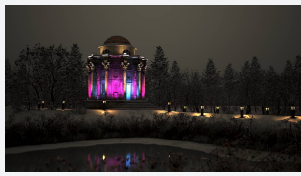

Kamar

Kamar Floodlight 4 RGBW 4000K 8° Symmetrical
Code: AKAR4/1/RGBW40/NB/DMX

Category	Floodlights
Application	Commercial, Hospitality, Industrial, Outdoor, Retail
Specification	Performance

PRODUCT FEATURES

- High performance projector with a vast number of customisation options suitable for all commercial, hospitality, retail and industrial applications
- Beam angle options ranging from 8° up to 60° ensure suitability for most applications
- Low glare hood and honeycomb film accessories available for projects when glare optimisation and upward lighting are considerations
- Die-cast construction provides sleek and modern appearance, perfect for architectural applications
- Multiple control options available, DALI (as standard), DMX and Casambi (35W and 100W only) as well as an extensive collection of CCT options (2000K, 2200K, 2700K, 3000K, 4000K, 5000K, TW, RGBW) provide complete control and light output for even the most complex of projects

GENERAL INFORMATION

Wattage	150W
Beam Angle	8°
CRI	80
CCT	RGBW (RGB+4000K)
Input	220/240V
Operating Temp	-30°C - 50°C
SDCM	6
Product Weight without Packaging	10 kg

TECHNICAL INFORMATION

Light Source	LED
Colour / Finish	Silver
IP Rating	IP66
Class Protection	1
Internal / External	Internal / External
Surface / Recessed / Suspended	Floor, Pole, Wall
Lumen Depreciation	L70 54,000h
Warranty (Years)	5
CE Mark	Yes
Diameter	394 mm
Height	452 mm