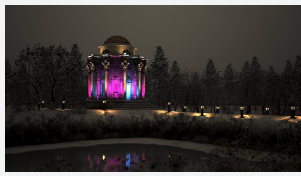

# Kamar

**Kamar Floodlight 4 RGBW 4000K 12° Symmetrical**  
**Code: AKAR4/1/RGBW40/MB/DMX**

Category	Floodlights
Application	Commercial, Hospitality, Industrial, Outdoor, Retail
Specification	Performance

## PRODUCT FEATURES

- High performance projector with a vast number of customisation options suitable for all commercial, hospitality, retail and industrial applications
- Beam angle options ranging from 8° up to 60° ensure suitability for most applications
- Low glare hood and honeycomb film accessories available for projects when glare optimisation and upward lighting are considerations
- Die-cast construction provides sleek and modern appearance, perfect for architectural applications
- Multiple control options available, DALI (as standard), DMX and Casambi (35W and 100W only) as well as an extensive collection of CCT options (2000K, 2200K, 2700K, 3000K, 4000K, 5000K, TW, RGBW) provide complete control and light output for even the most complex of projects

### GENERAL INFORMATION

Wattage	150W
Beam Angle	12°
CRI	80
CCT	RGBW (RGB+4000K)
Input	220-240V
Operating Temp	-30°C - 50°C
SDCM	6
Product Weight without Packaging	10 kg