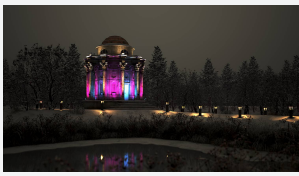

Kamar

Kamar Floodlight 4 RGBW 4000K 12° Symmetrical
Code: AKAR4/1/RGBW40/MB/DMX

Category	Floodlights
Application	Commercial, Hospitality, Industrial, Outdoor, Retail
Specification	Performance

PRODUCT FEATURES

- High performance projector with a vast number of customisation options suitable for all commercial, hospitality, retail and industrial applications
- Beam angle options ranging from 8° up to 60° ensure suitability for most applications
- Low glare hood and honeycomb film accessories available for projects when glare optimisation and upward lighting are considerations
- Die-cast construction provides sleek and modern appearance, perfect for architectural applications
- Multiple control options available, DALI (as standard), DMX and Casambi (35W and 100W only) as well as an extensive collection of CCT options (2000K, 2200K, 2700K, 3000K, 4000K, 5000K, TW, RGBW) provide complete control and light output for even the most complex of projects

GENERAL INFORMATION

Wattage	150W
Beam Angle	12°
CRI	80
CCT	RGBW (RGB+4000K)
Input	220/240V
Operating Temp	-30°C - 50°C
SDCM	6
Product Weight without Packaging	10 kg

TECHNICAL INFORMATION

Light Source	LED
Colour / Finish	Silver
IP Rating	IP66
Class Protection	1
Internal / External	Internal / External
Surface / Recessed / Suspended	Floor, Pole, Wall
Lumen Depreciation	L70 54,000h
Warranty (Years)	5
CE Mark	Yes
Diameter	394 mm
Height	452 mm