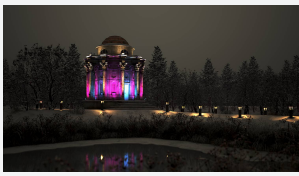

# Kamar

**Kamar Floodlight 4 RGBW 4000K 20° x 60°**  
**Code: AKAR4/1/RGBW40/ASY/OCTO**

<b>Category</b>	Floodlights
<b>Application</b>	Commercial, Hospitality, Industrial, Outdoor, Retail
<b>Specification</b>	Performance

## PRODUCT FEATURES

- High performance projector with a vast number of customisation options suitable for all commercial, hospitality, retail and industrial applications
- Beam angle options ranging from 8° up to 60° ensure suitability for most applications
- Low glare hood and honeycomb film accessories available for projects when glare optimisation and upward lighting are considerations
- Die-cast construction provides sleek and modern appearance, perfect for architectural applications
- Multiple control options available, DALI (as standard), DMX and Casambi (35W and 100W only) as well as an extensive collection of CCT options (2000K, 2200K, 2700K, 3000K, 4000K, 5000K, TW, RGBW) provide complete control and light output for even the most complex of projects

### GENERAL INFORMATION

Wattage	150W
Beam Angle	20/60°
CRI	80
CCT	RGBW (RGB+4000K)
Input	220/240V
Operating Temp	-30°C - 50°C
SDCM	6
Product Weight without Packaging	10 kg