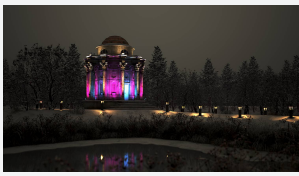

Kamar

Kamar Floodlight 4 RGBW 4000K 20° x 60°
Code: AKAR4/1/RGBW40/ASY/DMX

Category	Floodlights
Application	Commercial, Hospitality, Industrial, Outdoor, Retail
Specification	Performance

PRODUCT FEATURES

- High performance projector with a vast number of customisation options suitable for all commercial, hospitality, retail and industrial applications
- Beam angle options ranging from 8° up to 60° ensure suitability for most applications
- Low glare hood and honeycomb film accessories available for projects when glare optimisation and upward lighting are considerations
- Die-cast construction provides sleek and modern appearance, perfect for architectural applications
- Multiple control options available, DALI (as standard), DMX and Casambi (35W and 100W only) as well as an extensive collection of CCT options (2000K, 2200K, 2700K, 3000K, 4000K, 5000K, TW, RGBW) provide complete control and light output for even the most complex of projects

GENERAL INFORMATION

Wattage	150W
Beam Angle	20/60°
CRI	80
CCT	RGBW (RGB+4000K)
Input	220/240V
Operating Temp	-30°C - 50°C
SDCM	6
Product Weight without Packaging	10 kg

TECHNICAL INFORMATION

Light Source	LED
Colour / Finish	Silver
IP Rating	IP66
Class Protection	1
Internal / External	Internal / External
Surface / Recessed / Suspended	Floor, Pole, Wall
Lumen Depreciation	L70 54,000h
Warranty (Years)	5
CE Mark	Yes
Diameter	394 mm
Height	452 mm