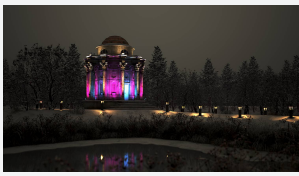

# Kamar

Kamar Floodlight 4 RGBW 4000K 20° x 60°  
Code: AKAR4/1/RGBW40/ASY/DMX

Category	Floodlights
Application	Commercial, Hospitality, Industrial, Outdoor, Retail
Specification	Performance

## PRODUCT FEATURES

- High performance projector with a vast number of customisation options suitable for all commercial, hospitality, retail and industrial applications
- Beam angle options ranging from 8° up to 60° ensure suitability for most applications
- Low glare hood and honeycomb film accessories available for projects when glare optimisation and upward lighting are considerations
- Die-cast construction provides sleek and modern appearance, perfect for architectural applications
- Multiple control options available, DALI (as standard), DMX and Casambi (35W and 100W only) as well as an extensive collection of CCT options (2000K, 2200K, 2700K, 3000K, 4000K, 5000K, TW, RGBW) provide complete control and light output for even the most complex of projects

### GENERAL INFORMATION

Wattage	150W
Beam Angle	20/60°
CRI	80
CCT	RGBW (RGB+4000K)
Input	220-240V
Operating Temp	-30°C - 50°C
SDCM	6
Product Weight without Packaging	10 kg