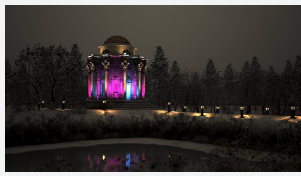

# Kamar

Kamar Floodlight 4 RGBW 3000K 30° Symmetrical  
Code: AKAR4/1/RGBW30/WB/OCTO

Category	Floodlights
Application	Commercial, Hospitality, Industrial, Outdoor, Retail
Specification	Performance

## PRODUCT FEATURES

- High performance projector with a vast number of customisation options suitable for all commercial, hospitality, retail and industrial applications
- Beam angle options ranging from 8° up to 60° ensure suitability for most applications
- Low glare hood and honeycomb film accessories available for projects when glare optimisation and upward lighting are considerations
- Die-cast construction provides sleek and modern appearance, perfect for architectural applications
- Multiple control options available, DALI (as standard), DMX and Casambi (35W and 100W only) as well as an extensive collection of CCT options (2000K, 2200K, 2700K, 3000K, 4000K, 5000K, TW, RGBW) provide complete control and light output for even the most complex of projects

### GENERAL INFORMATION

Wattage	150W
Beam Angle	30°
CRI	80
CCT	RGBW (RGB+3000K)
Input	220/240V
Operating Temp	-30°C - 50°C
SDCM	6
Product Weight without Packaging	10 kg