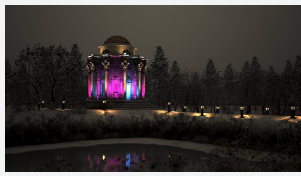

Kamar

Kamar Floodlight 4 RGBW 3000K 30° Symmetrical
Code: AKAR4/1/RGBW30/WB/DMX

Category	Floodlights
Application	Commercial, Hospitality, Industrial, Outdoor, Retail
Specification	Performance

PRODUCT FEATURES

- High performance projector with a vast number of customisation options suitable for all commercial, hospitality, retail and industrial applications
- Beam angle options ranging from 8° up to 60° ensure suitability for most applications
- Low glare hood and honeycomb film accessories available for projects when glare optimisation and upward lighting are considerations
- Die-cast construction provides sleek and modern appearance, perfect for architectural applications
- Multiple control options available, DALI (as standard), DMX and Casambi (35W and 100W only) as well as an extensive collection of CCT options (2000K, 2200K, 2700K, 3000K, 4000K, 5000K, TW, RGBW) provide complete control and light output for even the most complex of projects

GENERAL INFORMATION

Wattage	150W
Beam Angle	30°
CRI	80
CCT	RGBW (RGB+3000K)
Input	220/240V
Operating Temp	-30°C - 50°C
SDCM	6
Product Weight without Packaging	10 kg

TECHNICAL INFORMATION

Light Source	LED
Colour / Finish	Silver
IP Rating	IP66
Class Protection	1
Internal / External	Internal / External
Surface / Recessed / Suspended	Floor, Pole, Wall
Lumen Depreciation	L70 54,000h
Warranty (Years)	5
CE Mark	Yes
Diameter	394 mm
Height	452 mm