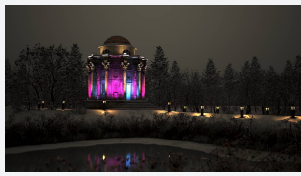

Kamar

Kamar Floodlight 4 RGBW 3000K 30° Symmetrical
Code: AKAR4/1/RGBW30/WB/DMX

Category	Floodlights
Application	Commercial, Hospitality, Industrial, Outdoor, Retail
Specification	Performance

PRODUCT FEATURES

- High performance projector with a vast number of customisation options suitable for all commercial, hospitality, retail and industrial applications
- Beam angle options ranging from 8° up to 60° ensure suitability for most applications
- Low glare hood and honeycomb film accessories available for projects when glare optimisation and upward lighting are considerations
- Die-cast construction provides sleek and modern appearance, perfect for architectural applications
- Multiple control options available, DALI (as standard), DMX and Casambi (35W and 100W only) as well as an extensive collection of CCT options (2000K, 2200K, 2700K, 3000K, 4000K, 5000K, TW, RGBW) provide complete control and light output for even the most complex of projects

GENERAL INFORMATION

Wattage	150W
Beam Angle	30°
CRI	80
CCT	RGBW (RGB+3000K)
Input	220-240V
Operating Temp	-30°C - 50°C
SDCM	6
Product Weight without Packaging	10 kg

TECHNICAL INFORMATION

Light Source	LED
Colour / Finish	Silver
IP Rating	IP66
Class Protection	1
Internal / External	Internal / External
Surface / Recessed / Suspended	Floor, Pole, Wall
Lumen Depreciation	L70 54,000h
Warranty (Years)	5
CE Mark	Yes
Diameter	394 mm
Height	452 mm