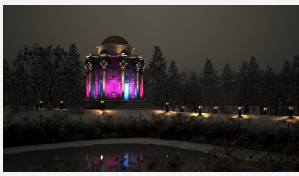

# Kamar

**Kamar Floodlight 4 RGBW 3000K 60° Symmetrical**  
**Code: AKAR4/1/RGBW30/UWB/DMX**

<b>Category</b>	Floodlights
<b>Application</b>	Commercial, Hospitality, Industrial, Outdoor, Retail
<b>Specification</b>	Performance

## PRODUCT FEATURES

- High performance projector with a vast number of customisation options suitable for all commercial, hospitality, retail and industrial applications
- Beam angle options ranging from 8° up to 60° ensure suitability for most applications
- Low glare hood and honeycomb film accessories available for projects when glare optimisation and upward lighting are considerations
- Die-cast construction provides sleek and modern appearance, perfect for architectural applications
- Multiple control options available, DALI (as standard), DMX and Casambi (35W and 100W only) as well as an extensive collection of CCT options (2000K, 2200K, 2700K, 3000K, 4000K, 5000K, TW, RGBW) provide complete control and light output for even the most complex of projects

GENERAL INFORMATION	
Wattage	150W
Beam Angle	60°
CRI	80
CCT	RGBW (RGB+3000K)
Input	220/240V
Operating Temp	-30°C - 50°C
SDCM	6
Product Weight without Packaging	10 kg

TECHNICAL INFORMATION	
Light Source	LED
Colour / Finish	Silver
IP Rating	IP66
Class Protection	1
Internal / External	Internal / External
Surface / Recessed / Suspended	Floor, Pole, Wall
Lumen Depreciation	L70 54,000h
Warranty (Years)	5
CE Mark	Yes
Diameter	394 mm
Height	452 mm