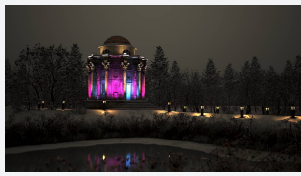

Kamar

Kamar Floodlight 4 RGBW 3000K 8° Symmetrical
Code: AKAR4/1/RGBW30/NB/DMX

Category	Floodlights
Application	Commercial, Hospitality, Industrial, Outdoor, Retail
Specification	Performance

PRODUCT FEATURES

- High performance projector with a vast number of customisation options suitable for all commercial, hospitality, retail and industrial applications
- Beam angle options ranging from 8° up to 60° ensure suitability for most applications
- Low glare hood and honeycomb film accessories available for projects when glare optimisation and upward lighting are considerations
- Die-cast construction provides sleek and modern appearance, perfect for architectural applications
- Multiple control options available, DALI (as standard), DMX and Casambi (35W and 100W only) as well as an extensive collection of CCT options (2000K, 2200K, 2700K, 3000K, 4000K, 5000K, TW, RGBW) provide complete control and light output for even the most complex of projects

GENERAL INFORMATION

Wattage	150W
Beam Angle	8°
CRI	80
CCT	RGBW (RGB+3000K)
Input	220/240V
Operating Temp	-30°C - 50°C
SDCM	6
Product Weight without Packaging	10 kg

TECHNICAL INFORMATION

Light Source	LED
Colour / Finish	Silver
IP Rating	IP66
Class Protection	1
Internal / External	Internal / External
Surface / Recessed / Suspended	Floor, Pole, Wall
Lumen Depreciation	L70 54,000h
Warranty (Years)	5
CE Mark	Yes
Diameter	394 mm
Height	452 mm