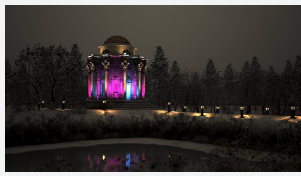

# Kamar

**Kamar Floodlight 4 RGBW 3000K 8° Symmetrical**  
**Code: AKAR4/1/RGBW30/NB/DMX**

<b>Category</b>	Floodlights
<b>Application</b>	Commercial, Hospitality, Industrial, Outdoor, Retail
<b>Specification</b>	Performance

## PRODUCT FEATURES

- High performance projector with a vast number of customisation options suitable for all commercial, hospitality, retail and industrial applications
- Beam angle options ranging from 8° up to 60° ensure suitability for most applications
- Low glare hood and honeycomb film accessories available for projects when glare optimisation and upward lighting are considerations
- Die-cast construction provides sleek and modern appearance, perfect for architectural applications
- Multiple control options available, DALI (as standard), DMX and Casambi (35W and 100W only) as well as an extensive collection of CCT options (2000K, 2200K, 2700K, 3000K, 4000K, 5000K, TW, RGBW) provide complete control and light output for even the most complex of projects

### GENERAL INFORMATION

Wattage	150W
Beam Angle	8°
CRI	80
CCT	RGBW (RGB+3000K)
Input	220-240V
Operating Temp	-30°C - 50°C
SDCM	6
Product Weight without Packaging	10 kg