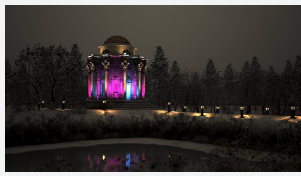

Kamar

Kamar Floodlight 4 RGBW 3000K 12° Symmetrical
Code: AKAR4/1/RGBW30/MB/DMX

Category	Floodlights
Application	Commercial, Hospitality, Industrial, Outdoor, Retail
Specification	Performance

PRODUCT FEATURES

- High performance projector with a vast number of customisation options suitable for all commercial, hospitality, retail and industrial applications
- Beam angle options ranging from 8° up to 60° ensure suitability for most applications
- Low glare hood and honeycomb film accessories available for projects when glare optimisation and upward lighting are considerations
- Die-cast construction provides sleek and modern appearance, perfect for architectural applications
- Multiple control options available, DALI (as standard), DMX and Casambi (35W and 100W only) as well as an extensive collection of CCT options (2000K, 2200K, 2700K, 3000K, 4000K, 5000K, TW, RGBW) provide complete control and light output for even the most complex of projects

GENERAL INFORMATION	
Wattage	150W
Beam Angle	12°
CRI	80
CCT	RGBW (RGB+3000K)
Input	220-240V
Operating Temp	-30°C - 50°C
SDCM	6
Product Weight without Packaging	10 kg

TECHNICAL INFORMATION	
Light Source	LED
Colour / Finish	Silver
IP Rating	IP66
Class Protection	1
Internal / External	Internal / External
Surface / Recessed / Suspended	Floor, Pole, Wall
Lumen Depreciation	L70 54,000h
Warranty (Years)	5
CE Mark	Yes
Diameter	394 mm
Height	452 mm