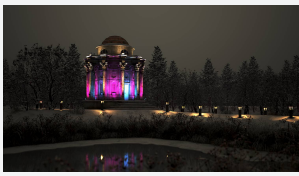

# Kamar

Kamar Floodlight 4 RGBW 3000K 12° Symmetrical  
Code: AKAR4/1/RGBW30/MB/DMX

Category	Floodlights
Application	Commercial, Hospitality, Industrial, Outdoor, Retail
Specification	Performance

## PRODUCT FEATURES

- High performance projector with a vast number of customisation options suitable for all commercial, hospitality, retail and industrial applications
- Beam angle options ranging from 8° up to 60° ensure suitability for most applications
- Low glare hood and honeycomb film accessories available for projects when glare optimisation and upward lighting are considerations
- Die-cast construction provides sleek and modern appearance, perfect for architectural applications
- Multiple control options available, DALI (as standard), DMX and Casambi (35W and 100W only) as well as an extensive collection of CCT options (2000K, 2200K, 2700K, 3000K, 4000K, 5000K, TW, RGBW) provide complete control and light output for even the most complex of projects

### GENERAL INFORMATION

Wattage	150W
Beam Angle	12°
CRI	80
CCT	RGBW (RGB+3000K)
Input	220/240V
Operating Temp	-30°C - 50°C
SDCM	6
Product Weight without Packaging	10 kg