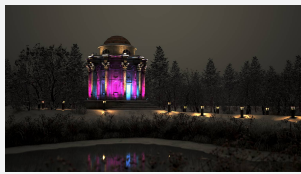

Kamar

Kamar Floodlight 4 RGBW 3000K 20° x 60°
Code: AKAR4/1/RGBW30/ASY/OCTO

Category	Floodlights
Application	Commercial, Hospitality, Industrial, Outdoor, Retail
Specification	Performance

PRODUCT FEATURES

- High performance projector with a vast number of customisation options suitable for all commercial, hospitality, retail and industrial applications
- Beam angle options ranging from 8° up to 60° ensure suitability for most applications
- Low glare hood and honeycomb film accessories available for projects when glare optimisation and upward lighting are considerations
- Die-cast construction provides sleek and modern appearance, perfect for architectural applications
- Multiple control options available, DALI (as standard), DMX and Casambi (35W and 100W only) as well as an extensive collection of CCT options (2000K, 2200K, 2700K, 3000K, 4000K, 5000K, TW, RGBW) provide complete control and light output for even the most complex of projects

GENERAL INFORMATION

Wattage	150W
Beam Angle	20/60°
CRI	80
CCT	RGBW (RGB+3000K)
Input	220/240V
Operating Temp	-30°C - 50°C
SDCM	6
Product Weight without Packaging	10 kg

TECHNICAL INFORMATION

Light Source	LED
Colour / Finish	Silver
IP Rating	IP66
Class Protection	1
Internal / External	Internal / External
Surface / Recessed / Suspended	Floor, Pole, Wall
Lumen Depreciation	L70 54,000h
Warranty (Years)	5
CE Mark	Yes