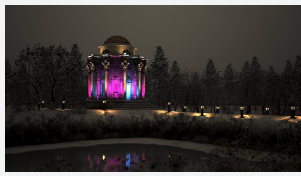

Kamar

Kamar Floodlight 4 RGBW 3000K 20° x 60°
Code: AKAR4/1/RGBW30/ASY/DMX

Category	Floodlights
Application	Commercial, Hospitality, Industrial, Outdoor, Retail
Specification	Performance

PRODUCT FEATURES

- High performance projector with a vast number of customisation options suitable for all commercial, hospitality, retail and industrial applications
- Beam angle options ranging from 8° up to 60° ensure suitability for most applications
- Low glare hood and honeycomb film accessories available for projects when glare optimisation and upward lighting are considerations
- Die-cast construction provides sleek and modern appearance, perfect for architectural applications
- Multiple control options available, DALI (as standard), DMX and Casambi (35W and 100W only) as well as an extensive collection of CCT options (2000K, 2200K, 2700K, 3000K, 4000K, 5000K, TW, RGBW) provide complete control and light output for even the most complex of projects

GENERAL INFORMATION

Wattage	150W
Beam Angle	20/60°
CRI	80
CCT	RGBW (RGB+3000K)
Input	220-240V
Operating Temp	-30°C - 50°C
SDCM	6
Product Weight without Packaging	10 kg

TECHNICAL INFORMATION

Light Source	LED
Colour / Finish	Silver
IP Rating	IP66
Class Protection	1
Internal / External	Internal / External
Surface / Recessed / Suspended	Floor, Pole, Wall
Lumen Depreciation	L70 54,000h
Warranty (Years)	5
CE Mark	Yes
Diameter	394 mm
Height	452 mm