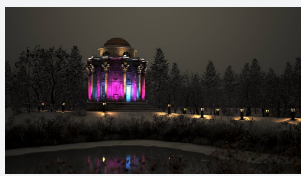

Kamar

Kamar Floodlight 4 RGBW 3000K 20° x 60°
Code: AKAR4/1/RGBW30/ASY/DMX

Category	Floodlights
Application	Commercial, Hospitality, Industrial, Outdoor, Retail
Specification	Performance

PRODUCT FEATURES

- High performance projector with a vast number of customisation options suitable for all commercial, hospitality, retail and industrial applications
- Beam angle options ranging from 8° up to 60° ensure suitability for most applications
- Low glare hood and honeycomb film accessories available for projects when glare optimisation and upward lighting are considerations
- Die-cast construction provides sleek and modern appearance, perfect for architectural applications
- Multiple control options available, DALI (as standard), DMX and Casambi (35W and 100W only) as well as an extensive collection of CCT options (2000K, 2200K, 2700K, 3000K, 4000K, 5000K, TW, RGBW) provide complete control and light output for even the most complex of projects

GENERAL INFORMATION

Wattage	150W
Beam Angle	20/60°
CRI	80
CCT	RGBW (RGB+3000K)
Input	220/240V
Operating Temp	-30°C - 50°C
SDCM	6
Product Weight without Packaging	10 kg

TECHNICAL INFORMATION

Light Source	LED
Colour / Finish	Silver
IP Rating	IP66
Class Protection	1
Internal / External	Internal / External
Surface / Recessed / Suspended	Floor, Pole, Wall
Lumen Depreciation	L70 54,000h
Warranty (Years)	5
CE Mark	Yes
Diameter	394 mm
Height	452 mm