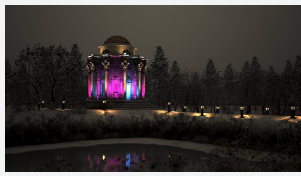

# Kamar

**Kamar Floodlight 4 RGBW 2700K 30° Symmetrical**  
**Code: AKAR4/1/RGBW27/WB/DMX**

Category	Floodlights
Application	Commercial, Hospitality, Industrial, Outdoor, Retail
Specification	Performance

## PRODUCT FEATURES

- High performance projector with a vast number of customisation options suitable for all commercial, hospitality, retail and industrial applications
- Beam angle options ranging from 8° up to 60° ensure suitability for most applications
- Low glare hood and honeycomb film accessories available for projects when glare optimisation and upward lighting are considerations
- Die-cast construction provides sleek and modern appearance, perfect for architectural applications
- Multiple control options available, DALI (as standard), DMX and Casambi (35W and 100W only) as well as an extensive collection of CCT options (2000K, 2200K, 2700K, 3000K, 4000K, 5000K, TW, RGBW) provide complete control and light output for even the most complex of projects

### GENERAL INFORMATION

Wattage	150W
Beam Angle	30°
CRI	80
CCT	RGBW (RGB+2700K)
Input	220-240V
Operating Temp	-30°C - 50°C
SDCM	6
Product Weight without Packaging	10 kg