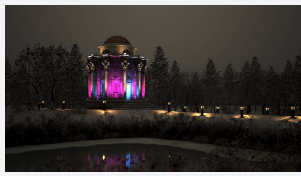

Kamar

Kamar Floodlight 4 RGBW 2700K 20° x 60°
Code: AKAR4/1/RGBW27/ASY/DMX

Category	Floodlights
Application	Commercial, Hospitality, Industrial, Outdoor, Retail
Specification	Performance

PRODUCT FEATURES

- High performance projector with a vast number of customisation options suitable for all commercial, hospitality, retail and industrial applications
- Beam angle options ranging from 8° up to 60° ensure suitability for most applications
- Low glare hood and honeycomb film accessories available for projects when glare optimisation and upward lighting are considerations
- Die-cast construction provides sleek and modern appearance, perfect for architectural applications
- Multiple control options available, DALI (as standard), DMX and Casambi (35W and 100W only) as well as an extensive collection of CCT options (2000K, 2200K, 2700K, 3000K, 4000K, 5000K, TW, RGBW) provide complete control and light output for even the most complex of projects

GENERAL INFORMATION

Wattage	150W
Beam Angle	20/60°
CRI	80
CCT	RGBW (RGB+2700K)
Input	220/240V
Operating Temp	-30°C - 50°C
SDCM	6
Product Weight without Packaging	10 kg

TECHNICAL INFORMATION

Light Source	LED
Colour / Finish	Silver
IP Rating	IP66
Class Protection	1
Internal / External	Internal / External
Surface / Recessed / Suspended	Floor, Pole, Wall
Lumen Depreciation	L70 54,000h
Warranty (Years)	5
CE Mark	Yes
Diameter	394 mm
Height	452 mm