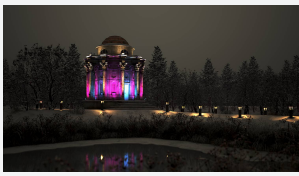

Kamar

Kamar Floodlight 4 RGBW 2700K 20° x 60°
Code: AKAR4/1/RGBW27/ASY/DMX

Category	Floodlights
Application	Commercial, Hospitality, Industrial, Outdoor, Retail
Specification	Performance

PRODUCT FEATURES

- High performance projector with a vast number of customisation options suitable for all commercial, hospitality, retail and industrial applications
- Beam angle options ranging from 8° up to 60° ensure suitability for most applications
- Low glare hood and honeycomb film accessories available for projects when glare optimisation and upward lighting are considerations
- Die-cast construction provides sleek and modern appearance, perfect for architectural applications
- Multiple control options available, DALI (as standard), DMX and Casambi (35W and 100W only) as well as an extensive collection of CCT options (2000K, 2200K, 2700K, 3000K, 4000K, 5000K, TW, RGBW) provide complete control and light output for even the most complex of projects

GENERAL INFORMATION

Wattage	150W
Beam Angle	20/60°
CRI	80
CCT	RGBW (RGB+2700K)
Input	220-240V
Operating Temp	-30°C - 50°C
SDCM	6
Product Weight without Packaging	10 kg

TECHNICAL INFORMATION

Light Source	LED
Colour / Finish	Silver
IP Rating	IP66
Class Protection	1
Internal / External	Internal / External
Surface / Recessed / Suspended	Floor, Pole, Wall
Lumen Depreciation	L70 54,000h
Warranty (Years)	5
CE Mark	Yes
Diameter	394 mm
Height	452 mm