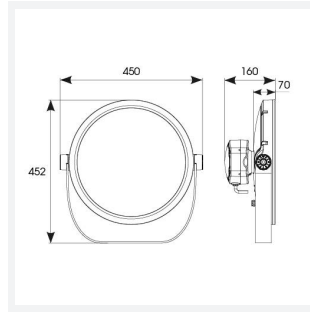

PRODUCT FEATURES

- High performance projector with a vast number of customisation options suitable for all commercial, hospitality, retail and industrial applications
- Beam angle options ranging from 8° up to 60° ensure suitability for most applications
- Low glare hood and honeycomb film accessories available for projects when glare optimisation and upward lighting are considerations
- Die-cast construction provides sleek and modern appearance, perfect for architectural applications
- Multiple control options available, DALI (as standard), DMX and Casambi (35W and 100W only) as well as an extensive collection of CCT options (2000K, 2200K, 2700K, 3000K, 4000K, 5000K, TW, RGBW) provide complete control and light output for even the most complex of projects

GENERAL INFORMATION

Wattage	100W
Lumens Delivered	8600lm
Lm/W	86lm/W
Beam Angle	30°
CRI	80
CCT	2200-4000K
Input	220-240V
Operating Temp	-30°C - 50°C
SDCM	6
Product Weight without Packaging	10 kg

TECHNICAL INFORMATION

Light Source	LED
Colour / Finish	Silver
IP Rating	IP66
Class Protection	1
Internal / External	Internal / External
Surface / Recessed / Suspended	Floor, Pole, Wall
Lumen Depreciation	L70 54,000h
Warranty (Years)	5
CE Mark	Yes
Diameter	394 mm
Height	452 mm