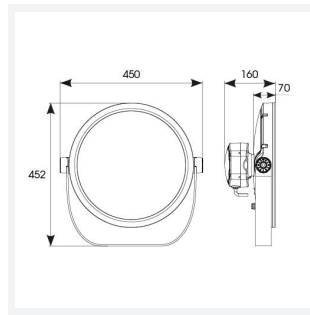

Kamar

Kamar Floodlight 3 Tunable White 30°
Code: AKAR3/1/TW/WB/OCTO

Category	Floodlights
Application	Commercial, Hospitality, Industrial, Outdoor, Retail
Specification	Performance

PRODUCT FEATURES

- High performance projector with a vast number of customisation options suitable for all commercial, hospitality, retail and industrial applications
- Beam angle options ranging from 8° up to 60° ensure suitability for most applications
- Low glare hood and honeycomb film accessories available for projects when glare optimisation and upward lighting are considerations
- Die-cast construction provides sleek and modern appearance, perfect for architectural applications
- Multiple control options available, DALI (as standard), DMX and Casambi (35W and 100W only) as well as an extensive collection of CCT options (2000K, 2200K, 2700K, 3000K, 4000K, 5000K, TW, RGBW) provide complete control and light output for even the most complex of projects

GENERAL INFORMATION

Wattage	100W
Lumens Delivered	8600lm
Lm/W	86lm/W
Beam Angle	30°
CRI	80
CCT	2200-4000K
Input	220/240V
Operating Temp	-30°C - 50°C
SDCM	6
Product Weight without Packaging	10 kg

TECHNICAL INFORMATION

Light Source	LED
Colour / Finish	Silver
IP Rating	IP66
Class Protection	1
Internal / External	Internal / External
Surface / Recessed / Suspended	Floor, Pole, Wall
Lumen Depreciation	L70 54,000h
Warranty (Years)	5
CE Mark	Yes
Diameter	394 mm
Height	452 mm