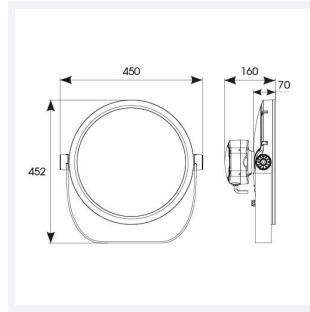

Kamar

Kamar Floodlight 3 Tunable White 30°
Code: AKAR3/1/TW/WB/DMX

Category	Floodlights
Application	Commercial, Hospitality, Industrial, Outdoor, Retail
Specification	Performance

PRODUCT FEATURES

- High performance projector with a vast number of customisation options suitable for all commercial, hospitality, retail and industrial applications
- Beam angle options ranging from 8° up to 60° ensure suitability for most applications
- Low glare hood and honeycomb film accessories available for projects when glare optimisation and upward lighting are considerations
- Die-cast construction provides sleek and modern appearance, perfect for architectural applications
- Multiple control options available, DALI (as standard), DMX and Casambi (35W and 100W only) as well as an extensive collection of CCT options (2000K, 2200K, 2700K, 3000K, 4000K, 5000K, TW, RGBW) provide complete control and light output for even the most complex of projects

GENERAL INFORMATION

Wattage	100W
Lumens Delivered	8600lm
Lm/W	86lm/W
Beam Angle	30°
CRI	80
CCT	2200-4000K
Input	220-240V
Operating Temp	-30°C - 50°C
SDCM	6
Product Weight without Packaging	10 kg

TECHNICAL INFORMATION

Light Source	LED
Colour / Finish	Silver
IP Rating	IP66
Class Protection	1
Internal / External	Internal / External
Surface / Recessed / Suspended	Floor, Pole, Wall
Lumen Depreciation	L70 54,000h
Warranty (Years)	5
CE Mark	Yes
Diameter	394 mm
Height	452 mm