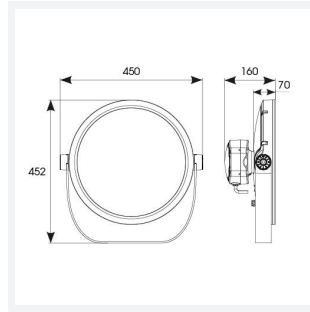

Kamar

Kamar Floodlight 3 Tunable White 30°
Code: AKAR3/1/TW/WB/DMX

Category	Floodlights
Application	Commercial, Hospitality, Industrial, Outdoor, Retail
Specification	Performance

PRODUCT FEATURES

- High performance projector with a vast number of customisation options suitable for all commercial, hospitality, retail and industrial applications
- Beam angle options ranging from 8° up to 60° ensure suitability for most applications
- Low glare hood and honeycomb film accessories available for projects when glare optimisation and upward lighting are considerations
- Die-cast construction provides sleek and modern appearance, perfect for architectural applications
- Multiple control options available, DALI (as standard), DMX and Casambi (35W and 100W only) as well as an extensive collection of CCT options (2000K, 2200K, 2700K, 3000K, 4000K, 5000K, TW, RGBW) provide complete control and light output for even the most complex of projects

GENERAL INFORMATION

Wattage	100W
Lumens Delivered	8600lm
Lm/W	86lm/W
Beam Angle	30°
CRI	80
CCT	2200-4000K
Input	220/240V
Operating Temp	-30°C - 50°C
SDCM	6
Product Weight without Packaging	10 kg

TECHNICAL INFORMATION

Light Source	LED
Colour / Finish	Silver
IP Rating	IP66
Class Protection	1
Internal / External	Internal / External
Surface / Recessed / Suspended	Floor, Pole, Wall
Lumen Depreciation	L70 54,000h
Warranty (Years)	5
CE Mark	Yes
Diameter	394 mm
Height	452 mm