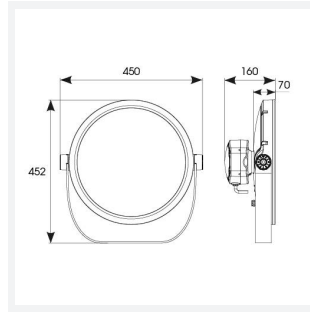

Kamar

Kamar Floodlight 3 Tunable White 60°
Code: AKAR3/1/TW/UWB/OCTO

Category	Floodlights
Application	Commercial, Hospitality, Industrial, Outdoor, Retail
Specification	Performance

PRODUCT FEATURES

- High performance projector with a vast number of customisation options suitable for all commercial, hospitality, retail and industrial applications
- Beam angle options ranging from 8° up to 60° ensure suitability for most applications
- Low glare hood and honeycomb film accessories available for projects when glare optimisation and upward lighting are considerations
- Die-cast construction provides sleek and modern appearance, perfect for architectural applications
- Multiple control options available, DALI (as standard), DMX and Casambi (35W and 100W only) as well as an extensive collection of CCT options (2000K, 2200K, 2700K, 3000K, 4000K, 5000K, TW, RGBW) provide complete control and light output for even the most complex of projects

GENERAL INFORMATION

Wattage	100W
Lumens Delivered	8600lm
Lm/W	86lm/W
Beam Angle	60°
CRI	80
CCT	2200-4000K
Input	220/240V
Operating Temp	-30°C - 50°C
SDCM	6
Product Weight without Packaging	10 kg

TECHNICAL INFORMATION

Light Source	LED
Colour / Finish	Silver
IP Rating	IP66
Class Protection	1
Internal / External	Internal / External
Surface / Recessed / Suspended	Floor, Pole, Wall
Lumen Depreciation	L70 54,000h
Warranty (Years)	5
CE Mark	Yes
Diameter	394 mm
Height	452 mm