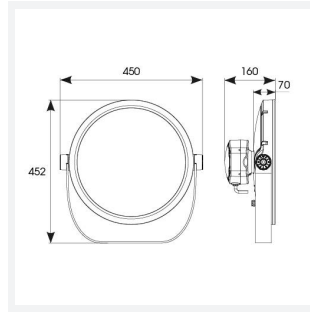

Kamar

Kamar Floodlight 3 Tunable White 60°
Code: AKAR3/1/TW/UWB/OCTO

Category	Floodlights
Application	Commercial, Hospitality, Industrial, Outdoor, Retail
Specification	Performance

PRODUCT FEATURES

- High performance projector with a vast number of customisation options suitable for all commercial, hospitality, retail and industrial applications
- Beam angle options ranging from 8° up to 60° ensure suitability for most applications
- Low glare hood and honeycomb film accessories available for projects when glare optimisation and upward lighting are considerations
- Die-cast construction provides sleek and modern appearance, perfect for architectural applications
- Multiple control options available, DALI (as standard), DMX and Casambi (35W and 100W only) as well as an extensive collection of CCT options (2000K, 2200K, 2700K, 3000K, 4000K, 5000K, TW, RGBW) provide complete control and light output for even the most complex of projects

GENERAL INFORMATION

Wattage	100W
Lumens Delivered	8600lm
Lm/W	86lm/W
Beam Angle	60°
CRI	80
CCT	2200-4000K
Input	220-240V
Operating Temp	-30°C - 50°C
SDCM	6
Product Weight without Packaging	10 kg

TECHNICAL INFORMATION

Light Source	LED
Colour / Finish	Silver
IP Rating	IP66
Class Protection	1
Internal / External	Internal / External
Surface / Recessed / Suspended	Floor, Pole, Wall
Lumen Depreciation	L70 54,000h
Warranty (Years)	5
CE Mark	Yes
Diameter	394 mm
Height	452 mm