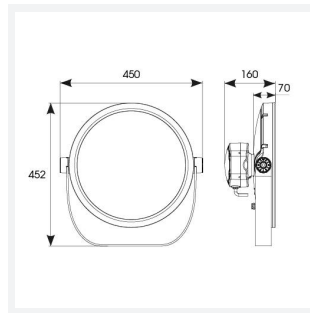

Kamar

Kamar Floodlight 3 Tunable White 60°
Code: AKAR3/1/TW/UWB/DMX

Category	Floodlights
Application	Commercial, Hospitality, Industrial, Outdoor, Retail
Specification	Performance

PRODUCT FEATURES

- High performance projector with a vast number of customisation options suitable for all commercial, hospitality, retail and industrial applications
- Beam angle options ranging from 8° up to 60° ensure suitability for most applications
- Low glare hood and honeycomb film accessories available for projects when glare optimisation and upward lighting are considerations
- Die-cast construction provides sleek and modern appearance, perfect for architectural applications
- Multiple control options available, DALI (as standard), DMX and Casambi (35W and 100W only) as well as an extensive collection of CCT options (2000K, 2200K, 2700K, 3000K, 4000K, 5000K, TW, RGBW) provide complete control and light output for even the most complex of projects

GENERAL INFORMATION

Wattage	100W
Lumens Delivered	8600lm
Lm/W	86lm/W
Beam Angle	60°
CRI	80
CCT	2200-4000K
Input	220/240V
Operating Temp	-30°C - 50°C
SDCM	6
Product Weight without Packaging	10 kg

TECHNICAL INFORMATION

Light Source	LED
Colour / Finish	Silver
IP Rating	IP66
Class Protection	1
Internal / External	Internal / External
Surface / Recessed / Suspended	Floor, Pole, Wall
Lumen Depreciation	L70 54,000h
Warranty (Years)	5
CE Mark	Yes
Diameter	394 mm
Height	452 mm