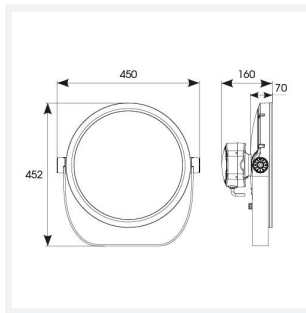

Kamar Floodlight 3 Tunable White 8° Symmetrical Code: AKAR3/1/TW/NB/DMX

PRODUCT FEATURES

- High performance projector with a vast number of customisation options suitable for all commercial, hospitality, retail and industrial applications
- Beam angle options ranging from 8° up to 60° ensure suitability for most applications
- Low glare hood and honeycomb film accessories available for projects when glare optimisation and upward lighting are considerations
- Die-cast construction provides sleek and modern appearance, perfect for architectural applications
- Multiple control options available, DALI (as standard), DMX and Casambi (35W and 100W only) as well as an extensive collection of CCT options (2000K, 2200K, 2700K, 3000K, 4000K, 5000K, TW, RGBW) provide complete control and light output for even the most complex of projects

GENERAL INFORMATION

Wattage	100W
Lumens Delivered	8600lm
Lm/W	86lm/W
Beam Angle	8°
CRI	80
CCT	2200-4000K
Input	220-240V
Operating Temp	-30°C - 50°C
SDCM	6
Product Weight without Packaging	10 kg

TECHNICAL INFORMATION

Light Source	LED
Colour / Finish	Silver
IP Rating	IP66
Class Protection	1
Internal / External	Internal / External
Surface / Recessed / Suspended	Floor, Pole, Wall
Lumen Depreciation	L70 54,000h
Warranty (Years)	5
CE Mark	Yes
Diameter	394 mm
Height	452 mm