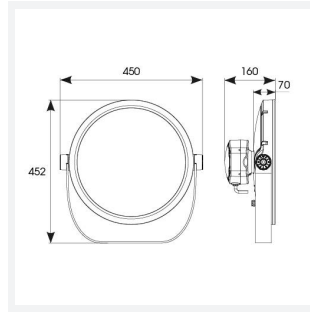

Kamar

Kamar Floodlight 3 Tunable White 12°
Code: AKAR3/1/TW/MB/OCTO

Category	Floodlights
Application	Commercial, Hospitality, Industrial, Outdoor, Retail
Specification	Performance

PRODUCT FEATURES

- High performance projector with a vast number of customisation options suitable for all commercial, hospitality, retail and industrial applications
- Beam angle options ranging from 8° up to 60° ensure suitability for most applications
- Low glare hood and honeycomb film accessories available for projects when glare optimisation and upward lighting are considerations
- Die-cast construction provides sleek and modern appearance, perfect for architectural applications
- Multiple control options available, DALI (as standard), DMX and Casambi (35W and 100W only) as well as an extensive collection of CCT options (2000K, 2200K, 2700K, 3000K, 4000K, 5000K, TW, RGBW) provide complete control and light output for even the most complex of projects

GENERAL INFORMATION

Wattage	100W
Lumens Delivered	8600lm
Lm/W	86lm/W
Beam Angle	12°
CRI	80
CCT	2200-4000K
Input	220/240V
Operating Temp	-30°C - 50°C
SDCM	6
Product Weight without Packaging	10 kg

TECHNICAL INFORMATION

Light Source	LED
Colour / Finish	Silver
IP Rating	IP66
Class Protection	1
Internal / External	Internal / External
Surface / Recessed / Suspended	Floor, Pole, Wall
Lumen Depreciation	L70 54,000h
Warranty (Years)	5
CE Mark	Yes
Diameter	394 mm
Height	452 mm