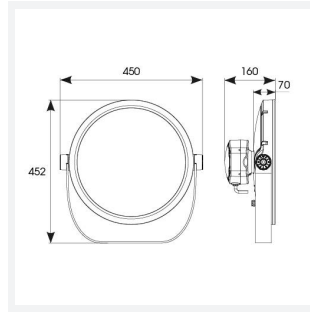

Kamar

Kamar Floodlight 3 Tunable White 12°
Code: AKAR3/1/TW/MB/DMX

Category	Floodlights
Application	Commercial, Hospitality, Industrial, Outdoor, Retail
Specification	Performance

PRODUCT FEATURES

- High performance projector with a vast number of customisation options suitable for all commercial, hospitality, retail and industrial applications
- Beam angle options ranging from 8° up to 60° ensure suitability for most applications
- Low glare hood and honeycomb film accessories available for projects when glare optimisation and upward lighting are considerations
- Die-cast construction provides sleek and modern appearance, perfect for architectural applications
- Multiple control options available, DALI (as standard), DMX and Casambi (35W and 100W only) as well as an extensive collection of CCT options (2000K, 2200K, 2700K, 3000K, 4000K, 5000K, TW, RGBW) provide complete control and light output for even the most complex of projects

GENERAL INFORMATION

Wattage	100W
Lumens Delivered	8600lm
Lm/W	86lm/W
Beam Angle	12°
CRI	80
CCT	2200-4000K
Input	220-240V
Operating Temp	-30°C - 50°C
SDCM	6
Product Weight without Packaging	10 kg

TECHNICAL INFORMATION

Light Source	LED
Colour / Finish	Silver
IP Rating	IP66
Class Protection	1
Internal / External	Internal / External
Surface / Recessed / Suspended	Floor, Pole, Wall
Lumen Depreciation	L70 54,000h
Warranty (Years)	5
CE Mark	Yes
Diameter	394 mm
Height	452 mm