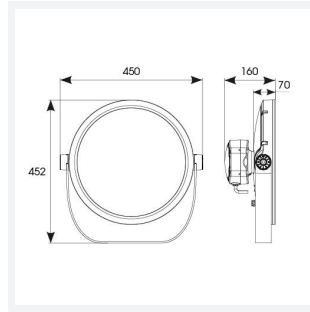

Kamar

Kamar Floodlight 3 Tunable White 12°
Code: AKAR3/1/TW/MB/DMX

Category	Floodlights
Application	Commercial, Hospitality, Industrial, Outdoor, Retail
Specification	Performance

PRODUCT FEATURES

- High performance projector with a vast number of customisation options suitable for all commercial, hospitality, retail and industrial applications
- Beam angle options ranging from 8° up to 60° ensure suitability for most applications
- Low glare hood and honeycomb film accessories available for projects when glare optimisation and upward lighting are considerations
- Die-cast construction provides sleek and modern appearance, perfect for architectural applications
- Multiple control options available, DALI (as standard), DMX and Casambi (35W and 100W only) as well as an extensive collection of CCT options (2000K, 2200K, 2700K, 3000K, 4000K, 5000K, TW, RGBW) provide complete control and light output for even the most complex of projects

GENERAL INFORMATION

Wattage	100W
Lumens Delivered	8600lm
Lm/W	86lm/W
Beam Angle	12°
CRI	80
CCT	2200-4000K
Input	220/240V
Operating Temp	-30°C - 50°C
SDCM	6
Product Weight without Packaging	10 kg

TECHNICAL INFORMATION

Light Source	LED
Colour / Finish	Silver
IP Rating	IP66
Class Protection	1
Internal / External	Internal / External
Surface / Recessed / Suspended	Floor, Pole, Wall
Lumen Depreciation	L70 54,000h
Warranty (Years)	5
CE Mark	Yes
Diameter	394 mm
Height	452 mm