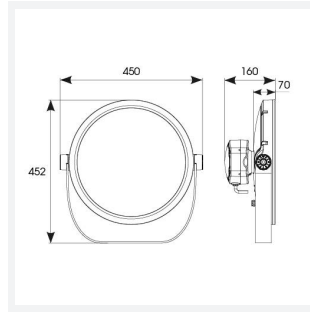

Kamar

Kamar Floodlight 3 Tunable White 20° x 60°
Code: AKAR3/1/TW/ASY/OCTO

Category	Floodlights
Application	Commercial, Hospitality, Industrial, Outdoor, Retail
Specification	Performance

PRODUCT FEATURES

GENERAL INFORMATION

Wattage	100W
Lumens Delivered	8600lm
Lm/W	86lm/W
Beam Angle	20/60°
CRI	80
CCT	2200-4000K
Input	220/240V
Operating Temp	-30°C - 50°C
SDCM	6
Product Weight without Packaging	10 kg

TECHNICAL INFORMATION

Light Source	LED
Colour / Finish	Silver
IP Rating	IP66
Class Protection	1
Internal / External	Internal / External
Surface / Recessed / Suspended	Floor, Pole, Wall
Lumen Depreciation	L70 54,000h
Warranty (Years)	5
CE Mark	Yes
Diameter	394 mm
Height	452 mm