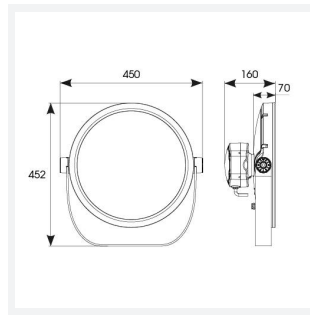

# Kamar

Kamar Floodlight 3 Tunable White 20° x 60°  
Code: AKAR3/1/TW/ASY/OCTO

Category	Floodlights
Application	Commercial, Hospitality, Industrial, Outdoor, Retail
Specification	Performance

### GENERAL INFORMATION

Wattage	100W
Lumens Delivered	8600lm
Lm/W	86lm/W
Beam Angle	20/60°
CRI	80
CCT	2200-4000K
Input	220-240V
Operating Temp	-30°C - 50°C
SDCM	6
Product Weight without Packaging	10 kg

### TECHNICAL INFORMATION

Light Source	LED
Colour / Finish	Silver
IP Rating	IP66
Class Protection	1
Internal / External	Internal / External
Surface / Recessed / Suspended	Floor, Pole, Wall
Lumen Depreciation	L70 54,000h
Warranty (Years)	5
CE Mark	Yes
Diameter	394 mm
Height	452 mm