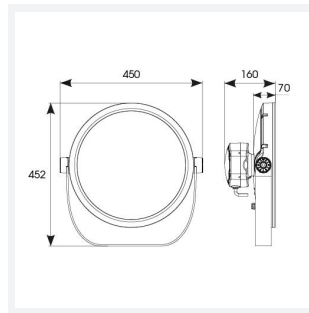

# Kamar

Kamar Floodlight 3 Tunable White 20° x 60°  
Code: AKAR3/1/TW/ASY/DMX

Category	Floodlights
Application	Commercial, Hospitality, Industrial, Outdoor, Retail
Specification	Performance

### GENERAL INFORMATION

Wattage	100W
Lumens Delivered	8600lm
Lm/W	86lm/W
Beam Angle	20/60°
CRI	80
CCT	2200-4000K
Input	220/240V
Operating Temp	-30°C - 50°C
SDCM	6
Product Weight without Packaging	10 kg

### TECHNICAL INFORMATION

Light Source	LED
Colour / Finish	Silver
IP Rating	IP66
Class Protection	1
Internal / External	Internal / External
Surface / Recessed / Suspended	Floor, Pole, Wall
Lumen Depreciation	L70 54,000h
Warranty (Years)	5
CE Mark	Yes
Diameter	394 mm
Height	452 mm