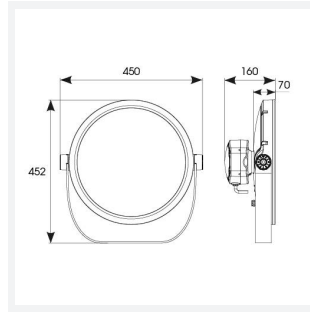

Kamar

Kamar Floodlight 3 Tunable White 20° x 60°
Code: AKAR3/1/TW/ASY/DMX

Category	Floodlights
Application	Commercial, Hospitality, Industrial, Outdoor, Retail
Specification	Performance

PRODUCT FEATURES

- High performance projector with a vast number of customisation options suitable for all commercial, hospitality, retail and industrial applications
- Beam angle options ranging from 8° up to 60° ensure suitability for most applications
- Low glare hood and honeycomb film accessories available for projects when glare optimisation and upward lighting are considerations
- Die-cast construction provides sleek and modern appearance, perfect for architectural applications
- Multiple control options available, DALI (as standard), DMX and Casambi (35W and 100W only) as well as an extensive collection of CCT options (2000K, 2200K, 2700K, 3000K, 4000K, 5000K, TW, RGBW) provide complete control and light output for even the most complex of projects

GENERAL INFORMATION

Wattage	100W
Lumens Delivered	8600lm
Lm/W	86lm/W
Beam Angle	20/60°
CRI	80
CCT	2200-4000K
Input	220-240V
Operating Temp	-30°C - 50°C
SDCM	6
Product Weight without Packaging	10 kg

TECHNICAL INFORMATION

Light Source	LED
Colour / Finish	Silver
IP Rating	IP66
Class Protection	1
Internal / External	Internal / External
Surface / Recessed / Suspended	Floor, Pole, Wall
Lumen Depreciation	L70 54,000h
Warranty (Years)	5
CE Mark	Yes
Diameter	394 mm
Height	452 mm