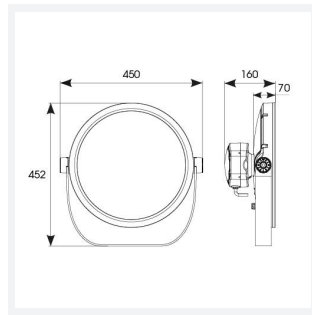

Kamar

Kamar Floodlight 3 RGBW 4000K 30° Symmetrical
Code: AKAR3/1/RGBW40/WB/OCTO

Category	Floodlights
Application	Commercial, Hospitality, Industrial, Outdoor, Retail
Specification	Performance

PRODUCT FEATURES

- High performance projector with a vast number of customisation options suitable for all commercial, hospitality, retail and industrial applications
- Beam angle options ranging from 8° up to 60° ensure suitability for most applications
- Low glare hood and honeycomb film accessories available for projects when glare optimisation and upward lighting are considerations
- Die-cast construction provides sleek and modern appearance, perfect for architectural applications
- Multiple control options available, DALI (as standard), DMX and Casambi (35W and 100W only) as well as an extensive collection of CCT options (2000K, 2200K, 2700K, 3000K, 4000K, 5000K, TW, RGBW) provide complete control and light output for even the most complex of projects

GENERAL INFORMATION

Wattage	100W
Beam Angle	30°
CRI	80
CCT	RGBW (RGB+4000K)
Input	220-240V
Operating Temp	-30°C - 50°C
SDCM	6
Product Weight without Packaging	10 kg

TECHNICAL INFORMATION

Light Source	LED
Colour / Finish	Silver
IP Rating	IP66
Class Protection	1
Internal / External	Internal / External
Surface / Recessed / Suspended	Floor, Pole, Wall
Lumen Depreciation	L70 54,000h
Warranty (Years)	5
CE Mark	Yes
Diameter	394 mm
Height	452 mm